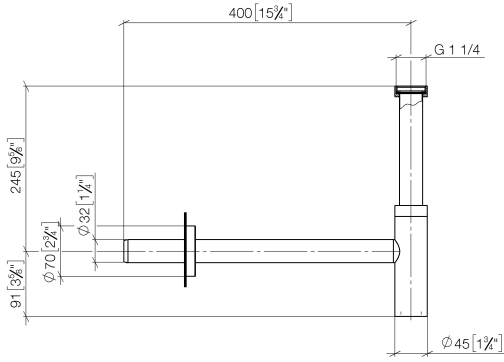

Siphon for basin - Light Gold

LULU

10 060 970

● rosette Ø 70 mm

Fits: LULU, TARA, LISSÉ, VAIA, META

	Light Gold	10 060 970-26
	Chrome	10 060 970-00
	Brushed Platinum	10 060 970-06
	Platinum	10 060 970-08
	Durabrand (23kt Gold)	10 060 970-09
	Dark Chrome	10 060 970-19
	Brushed Light Gold	10 060 970-27
	Brushed Durabrand (23kt Gold)	10 060 970-28
	Matte Black	10 060 970-33
	Brushed Bronze	10 060 970-42
	Brushed Champagne (22kt Gold)	10 060 970-46
	Champagne (22kt Gold)	10 060 970-47
	Brushed Chrome	10 060 970-93
	Brushed Dark Platinum	10 060 970-99

10 060 970

mm [inches]

10 060 970

Product version from 10/1/2023

Parts for other finishes can be found here: [Chrome](#)

Siphon for basin - Light Gold

LULU

10 060 970

Spare parts list

Product version from 10/1/2023

No.	Item Number	Name	Quantity used	Delivery time
	09 14 20 060 90	seal	15	2