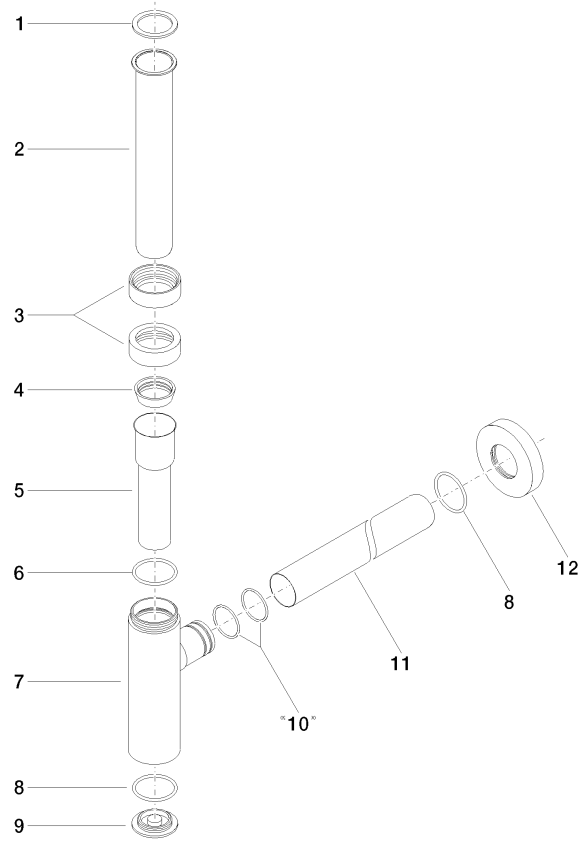

Siphon for basin - Light Gold

LULU

10 060 970

● rosette Ø 70 mm

Fits: LULU, TARA, LISSÉ, VAIA, META

	Light Gold	10 060 970-26
	Chrome	10 060 970-00
	Brushed Platinum	10 060 970-06
	Platinum	10 060 970-08
	Durabrand (23kt Gold)	10 060 970-09
	Dark Chrome	10 060 970-19
	Brushed Light Gold	10 060 970-27
	Brushed Durabrand (23kt Gold)	10 060 970-28
	Matte Black	10 060 970-33
	Brushed Bronze	10 060 970-42
	Brushed Champagne (22kt Gold)	10 060 970-46
	Champagne (22kt Gold)	10 060 970-47
	Brushed Chrome	10 060 970-93
	Brushed Dark Platinum	10 060 970-99

10 060 970

mm [inches]

10 060 970

Product version from 10/1/2023

Parts for other finishes can be found here: [Chrome](#)

Siphon for basin - Light Gold

LULU

10 060 970

Spare parts list

Product version from 10/1/2023

No.	Item Number	Name	Quantity used	Delivery time
	09 14 20 060 90	seal	15	2