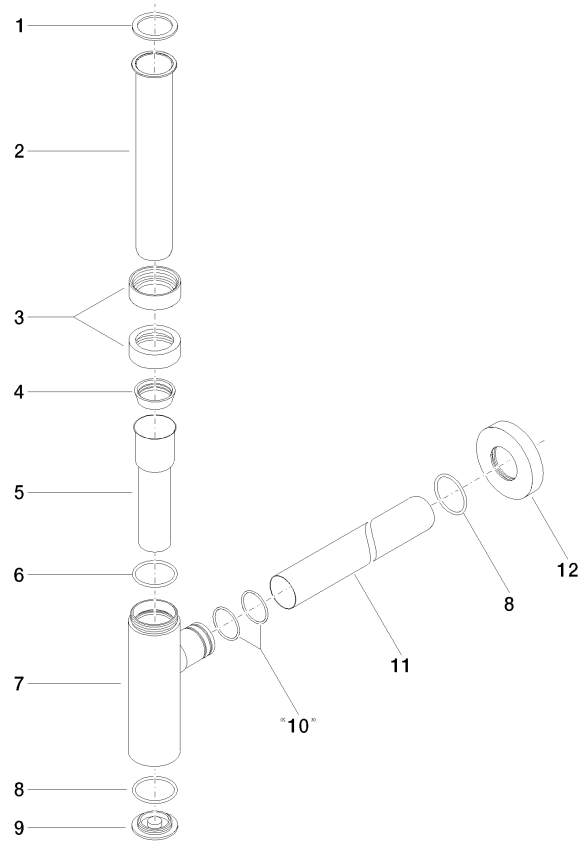

10 060 970

• rosette Ø 70 mm

Fits: LULU, TARA, LISSÉ, VAIA, META

	Brushed Light Gold	10 060 970-27
	Chrome	10 060 970-00
	Brushed Platinum	10 060 970-06
	Platinum	10 060 970-08
	Durabress (23kt Gold)	10 060 970-09
	Dark Chrome	10 060 970-19
	Light Gold	10 060 970-26
	Brushed Durabress (23kt Gold)	10 060 970-28
	Matte Black	10 060 970-33
	Brushed Bronze	10 060 970-42
	Brushed Champagne (22kt Gold)	10 060 970-46
	Champagne (22kt Gold)	10 060 970-47
	Brushed Chrome	10 060 970-93
	Brushed Dark Platinum	10 060 970-99

Siphon for basin - Brushed Light Gold

10 060 970

mm [inches]

10 060 970

**Product version from 10/1/2023**

Parts for other finishes can be found here: [Chrome](#)

### Spare parts list

#### Product version from 10/1/2023

No.	Item Number	Name	Quantity used	Delivery time
	09 14 20 060 90	seal	15	2