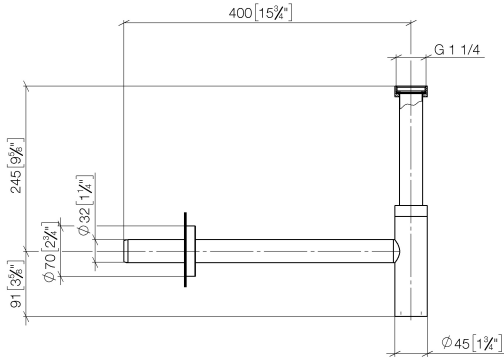

10 060 970

• rosette Ø 70 mm

Fits: LULU, TARA, LISSÉ, VAIA, META

	Brushed Light Gold	10 060 970-27
	Chrome	10 060 970-00
	Brushed Platinum	10 060 970-06
	Platinum	10 060 970-08
	Durabress (23kt Gold)	10 060 970-09
	Dark Chrome	10 060 970-19
	Light Gold	10 060 970-26
	Brushed Durabress (23kt Gold)	10 060 970-28
	Matte Black	10 060 970-33
	Brushed Bronze	10 060 970-42
	Brushed Champagne (22kt Gold)	10 060 970-46
	Champagne (22kt Gold)	10 060 970-47
	Brushed Chrome	10 060 970-93
	Brushed Dark Platinum	10 060 970-99

Siphon for basin - Brushed Light Gold

10 060 970

mm [inches]

10 060 970

**Product version from 10/1/2023**

Parts for other finishes can be found here: [Chrome](#)

#### Product version from 10/1/2023

No.	Item Number	Name	Quantity used	Delivery time
	09 14 20 060 90	seal	15	2