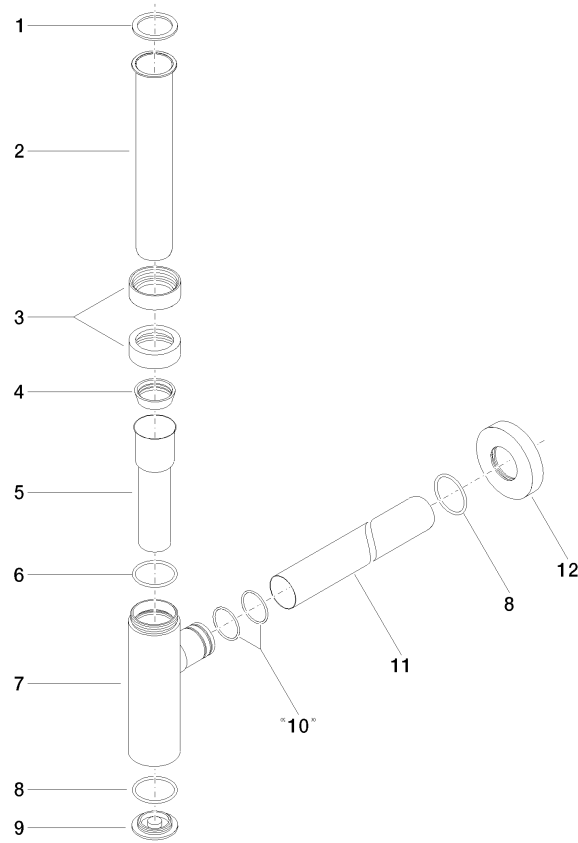

Siphon for basin - Brushed Durabronze (23kt Gold)

LULU

10 060 970

● rosette Ø 70 mm

Fits: LULU, TARA, LISSÉ, VAIA, META

	Brushed Durabronze (23kt Gold)	10 060 970-28
	Chrome	10 060 970-00
	Brushed Platinum	10 060 970-06
	Platinum	10 060 970-08
	Durabronze (23kt Gold)	10 060 970-09
	Dark Chrome	10 060 970-19
	Light Gold	10 060 970-26
	Brushed Light Gold	10 060 970-27
	Matte Black	10 060 970-33
	Brushed Bronze	10 060 970-42
	Brushed Champagne (22kt Gold)	10 060 970-46
	Champagne (22kt Gold)	10 060 970-47
	Brushed Chrome	10 060 970-93
	Brushed Dark Platinum	10 060 970-99

10 060 970

mm [inches]

10 060 970

Product version from 10/1/2023

Parts for other finishes can be found here: [Chrome](#)

Siphon for basin - Brushed Durabronz (23kt Gold)

LULU

10 060 970

Spare parts list

Product version from 10/1/2023

No.	Item Number	Name	Quantity used	Delivery time
	09 14 20 060 90	seal	15	2