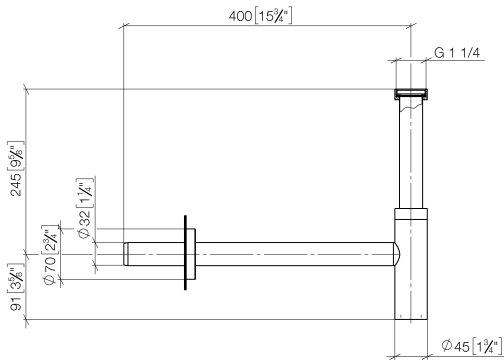

Siphon for basin - Brushed Durabronze (23kt Gold)

LULU

10 060 970

● rosette Ø 70 mm

Fits: LULU, TARA, LISSÉ, VAIA, META

	Brushed Durabronze (23kt Gold)	10 060 970-28
	Chrome	10 060 970-00
	Brushed Platinum	10 060 970-06
	Platinum	10 060 970-08
	Durabronze (23kt Gold)	10 060 970-09
	Dark Chrome	10 060 970-19
	Light Gold	10 060 970-26
	Brushed Light Gold	10 060 970-27
	Matte Black	10 060 970-33
	Brushed Bronze	10 060 970-42
	Brushed Champagne (22kt Gold)	10 060 970-46
	Champagne (22kt Gold)	10 060 970-47
	Brushed Chrome	10 060 970-93
	Brushed Dark Platinum	10 060 970-99

10 060 970

mm [inches]

10 060 970

Product version from 10/1/2023

Parts for other finishes can be found here: [Chrome](#)

Siphon for basin - Brushed Durabronz (23kt Gold)

LULU

10 060 970

Spare parts list

Product version from 10/1/2023

No.	Item Number	Name	Quantity used	Delivery time
	09 14 20 060 90	seal	15	2