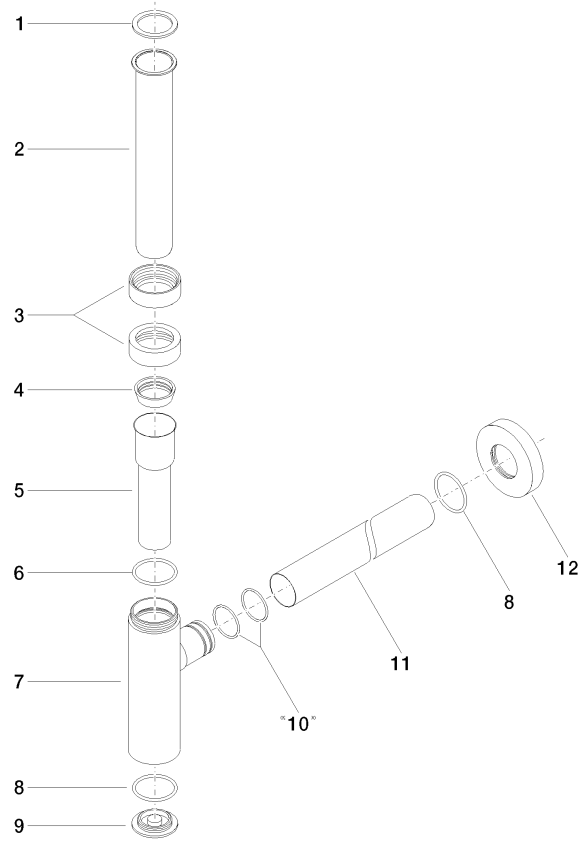

10 060 970

• rosette Ø 70 mm

Fits: LULU, TARA, LISSÉ, VAIA, META

	Brushed Bronze	10 060 970-42
	Chrome	10 060 970-00
	Brushed Platinum	10 060 970-06
	Platinum	10 060 970-08
	Durabronze (23kt Gold)	10 060 970-09
	Dark Chrome	10 060 970-19
	Light Gold	10 060 970-26
	Brushed Light Gold	10 060 970-27
	Brushed Durabronze (23kt Gold)	10 060 970-28
	Matte Black	10 060 970-33
	Brushed Champagne (22kt Gold)	10 060 970-46
	Champagne (22kt Gold)	10 060 970-47
	Brushed Chrome	10 060 970-93
	Brushed Dark Platinum	10 060 970-99

10 060 970

Product version from 10/1/2023

Parts for other finishes can be found here: Chrome

Siphon for basin - Brushed Bronze

LULU

10 060 970

Spare parts list

Product version from 10/1/2023

No.	Item Number	Name	Quantity used	Delivery time
	09 14 20 060 90	seal	15	2