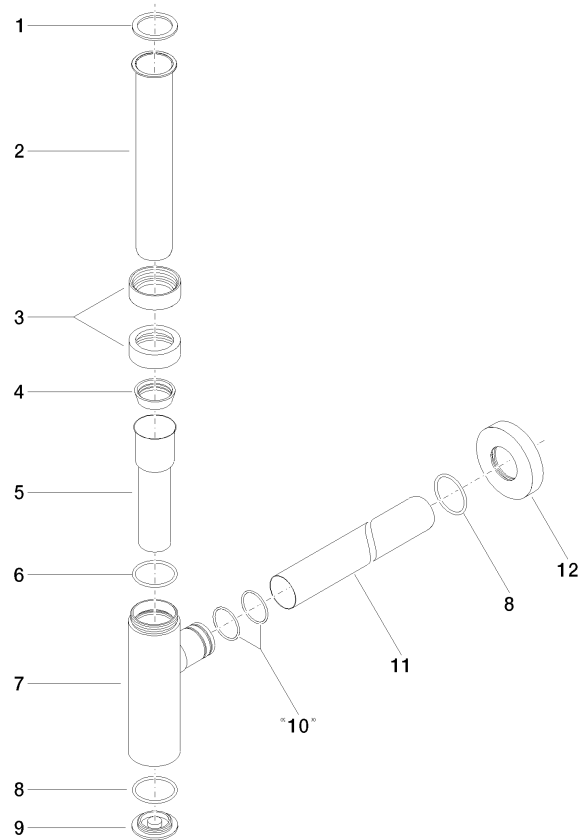

Siphon for basin - Brushed Champagne (22kt Gold)

LULU

10 060 970

● rosette Ø 70 mm

Fits: LULU, TARA, LISSÉ, VAIA, META

	Brushed Champagne (22kt Gold)	10 060 970-46
	Chrome	10 060 970-00
	Brushed Platinum	10 060 970-06
	Platinum	10 060 970-08
	Durabrand (23kt Gold)	10 060 970-09
	Dark Chrome	10 060 970-19
	Light Gold	10 060 970-26
	Brushed Light Gold	10 060 970-27
	Brushed Durabrand (23kt Gold)	10 060 970-28
	Matte Black	10 060 970-33
	Brushed Bronze	10 060 970-42
	Champagne (22kt Gold)	10 060 970-47
	Brushed Chrome	10 060 970-93
	Brushed Dark Platinum	10 060 970-99

Siphon for basin - Brushed Champagne (22kt Gold)

LULU

10 060 970

mm [inches]

10 060 970

**Product version from 10/1/2023**

Parts for other finishes can be found here: [Chrome](#)

### Spare parts list

#### Product version from 10/1/2023

No.	Item Number	Name	Quantity used	Delivery time
	09 14 20 060 90	seal	15	2