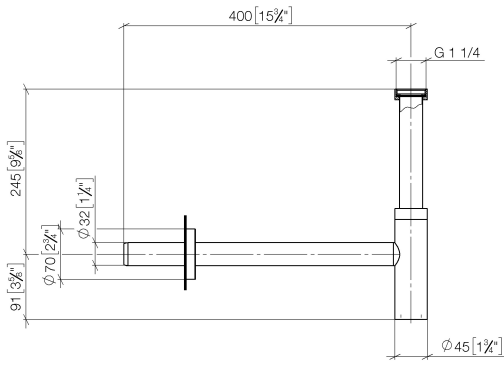

Siphon for basin - Brushed Champagne (22kt Gold)

LULU

10 060 970

● rosette Ø 70 mm

Fits: LULU, TARA, LISSÉ, VAIA, META

	Brushed Champagne (22kt Gold)	10 060 970-46
	Chrome	10 060 970-00
	Brushed Platinum	10 060 970-06
	Platinum	10 060 970-08
	Durabrand (23kt Gold)	10 060 970-09
	Dark Chrome	10 060 970-19
	Light Gold	10 060 970-26
	Brushed Light Gold	10 060 970-27
	Brushed Durabrand (23kt Gold)	10 060 970-28
	Matte Black	10 060 970-33
	Brushed Bronze	10 060 970-42
	Champagne (22kt Gold)	10 060 970-47
	Brushed Chrome	10 060 970-93
	Brushed Dark Platinum	10 060 970-99

Siphon for basin - Brushed Champagne (22kt Gold)

LULU

10 060 970

mm [inches]

10 060 970

**Product version from 10/1/2023**

Parts for other finishes can be found here: [Chrome](#)

#### Product version from 10/1/2023

No.	Item Number	Name	Quantity used	Delivery time
	09 14 20 060 90	seal	15	2