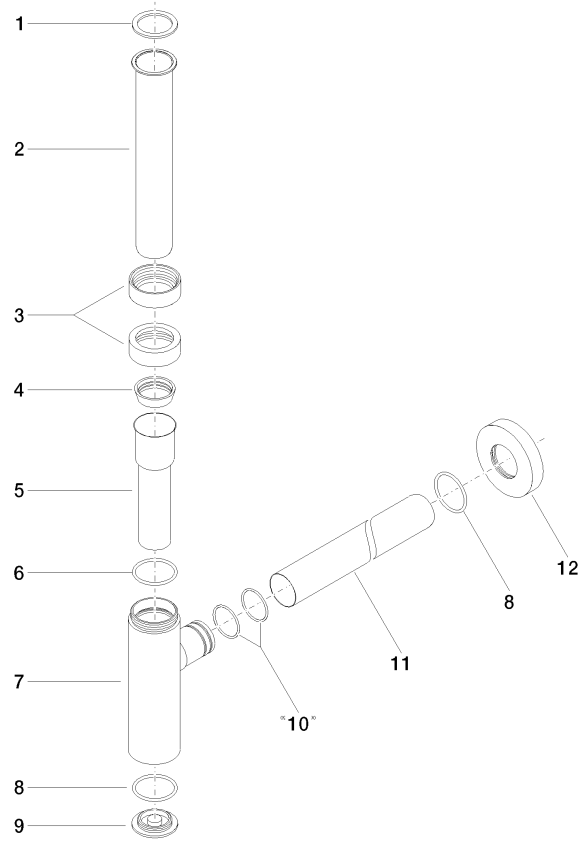

10 060 970

• rosette Ø 70 mm

Fits: LULU, TARA, LISSÉ, VAIA, META

	Brushed Chrome	10 060 970-93
	Chrome	10 060 970-00
	Brushed Platinum	10 060 970-06
	Platinum	10 060 970-08
	Durabress (23kt Gold)	10 060 970-09
	Dark Chrome	10 060 970-19
	Light Gold	10 060 970-26
	Brushed Light Gold	10 060 970-27
	Brushed Durabress (23kt Gold)	10 060 970-28
	Matte Black	10 060 970-33
	Brushed Bronze	10 060 970-42
	Brushed Champagne (22kt Gold)	10 060 970-46
	Champagne (22kt Gold)	10 060 970-47
	Brushed Dark Platinum	10 060 970-99

10 060 970

mm [inches]

10 060 970

**Product version from 10/1/2023**

Parts for other finishes can be found here: [Chrome](#)

### Spare parts list

#### Product version from 10/1/2023

No.	Item Number	Name	Quantity used	Delivery time
	09 14 20 060 90	seal	15	2