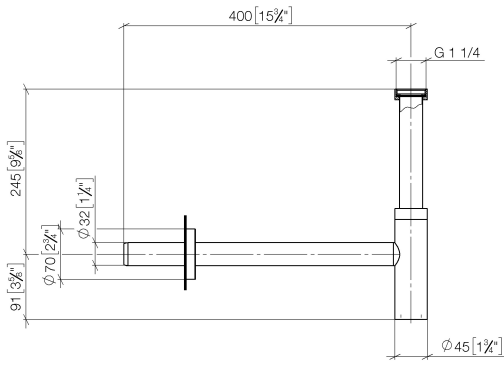

10 060 970

• rosette Ø 70 mm

Fits: LULU, TARA, LISSÉ, VAIA, META

	Brushed Chrome	10 060 970-93
	Chrome	10 060 970-00
	Brushed Platinum	10 060 970-06
	Platinum	10 060 970-08
	Durabress (23kt Gold)	10 060 970-09
	Dark Chrome	10 060 970-19
	Light Gold	10 060 970-26
	Brushed Light Gold	10 060 970-27
	Brushed Durabress (23kt Gold)	10 060 970-28
	Matte Black	10 060 970-33
	Brushed Bronze	10 060 970-42
	Brushed Champagne (22kt Gold)	10 060 970-46
	Champagne (22kt Gold)	10 060 970-47
	Brushed Dark Platinum	10 060 970-99

10 060 970

mm [inches]

10 060 970

**Product version from 10/1/2023**

Parts for other finishes can be found here: [Chrome](#)

## Siphon for basin - Brushed Chrome

LULU

10 060 970

#### Product version from 10/1/2023

No.	Item Number	Name	Quantity used	Delivery time
	09 14 20 060 90	seal	15	2