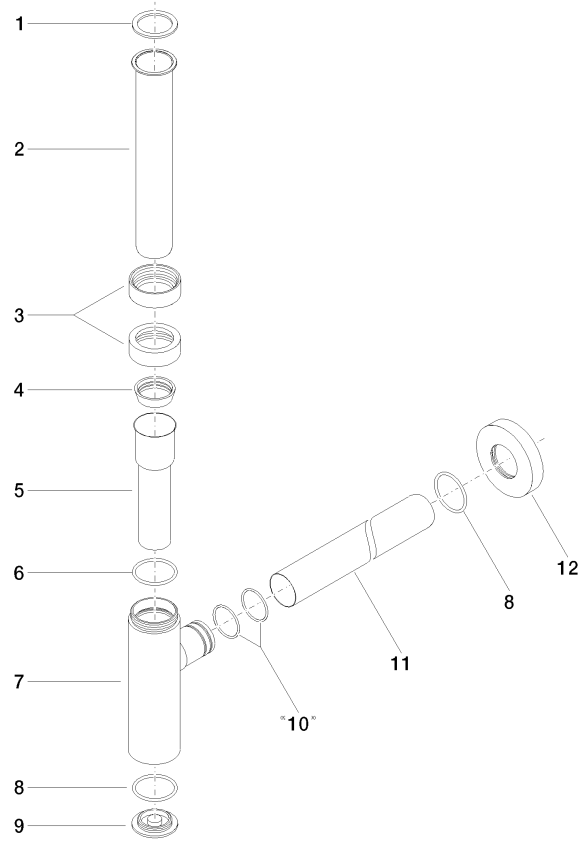

Siphon for basin - Brushed Dark Platinum

LULU

10 060 970

• rosette Ø 70 mm

Fits: LULU, TARA, LISSÉ, VAIA, META

	Brushed Dark Platinum	10 060 970-99
	Chrome	10 060 970-00
	Brushed Platinum	10 060 970-06
	Platinum	10 060 970-08
	Durabrand (23kt Gold)	10 060 970-09
	Dark Chrome	10 060 970-19
	Light Gold	10 060 970-26
	Brushed Light Gold	10 060 970-27
	Brushed Durabrand (23kt Gold)	10 060 970-28
	Matte Black	10 060 970-33
	Brushed Bronze	10 060 970-42
	Brushed Champagne (22kt Gold)	10 060 970-46
	Champagne (22kt Gold)	10 060 970-47
	Brushed Chrome	10 060 970-93

Siphon for basin - Brushed Dark Platinum

LULU

10 060 970

mm [inches]

10 060 970

Product version from 10/1/2023

Parts for other finishes can be found here: [Chrome](#)

Siphon for basin - Brushed Dark Platinum

LULU

10 060 970

Spare parts list

Product version from 10/1/2023

No.	Item Number	Name	Quantity used	Delivery time
	09 14 20 060 90	seal	15	2