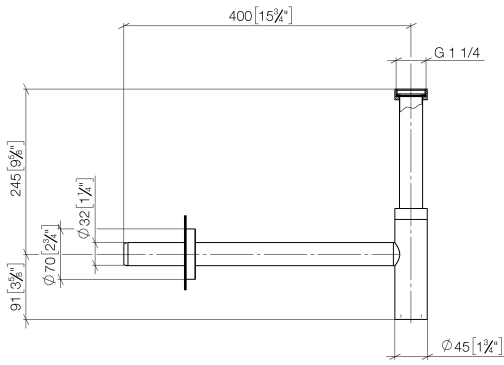

Siphon for basin - Brushed Dark Platinum

LULU

10 060 970

• rosette Ø 70 mm

Fits: LULU, TARA, LISSÉ, VAIA, META

	Brushed Dark Platinum	10 060 970-99
	Chrome	10 060 970-00
	Brushed Platinum	10 060 970-06
	Platinum	10 060 970-08
	Durabrand (23kt Gold)	10 060 970-09
	Dark Chrome	10 060 970-19
	Light Gold	10 060 970-26
	Brushed Light Gold	10 060 970-27
	Brushed Durabrand (23kt Gold)	10 060 970-28
	Matte Black	10 060 970-33
	Brushed Bronze	10 060 970-42
	Brushed Champagne (22kt Gold)	10 060 970-46
	Champagne (22kt Gold)	10 060 970-47
	Brushed Chrome	10 060 970-93

Siphon for basin - Brushed Dark Platinum

LULU

10 060 970

mm [inches]

10 060 970

Product version from 10/1/2023

Parts for other finishes can be found here: [Chrome](#)

Siphon for basin - Brushed Dark Platinum

LULU

10 060 970

Spare parts list

Product version from 10/1/2023

No.	Item Number	Name	Quantity used	Delivery time
	09 14 20 060 90	seal	15	2