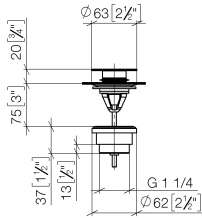

Basin Waste with push fastening 1 1/4" - Brushed Platinum

IMO

10 125 970

Fits: IMO, LULU, MADISON, MEM, TARA,
CL.1, LISSÉ, VAIA, META, CYO

	Brushed Platinum	10 125 970-06
	Chrome	10 125 970-00
	Platinum	10 125 970-08
	Durabress (23kt Gold)	10 125 970-09
	Dark Chrome	10 125 970-19
	Light Gold	10 125 970-26
	Brushed Light Gold	10 125 970-27
	Brushed Durabress (23kt Gold)	10 125 970-28
	Matte Black	10 125 970-33
	Platinum / Brushed Platinum	10 125 970-36
	Durabress / Brushed Durabress (23kt Gold)	10 125 970-38
	Brushed Bronze	10 125 970-42
	Brushed Champagne (22kt Gold)	10 125 970-46
	Champagne (22kt Gold)	10 125 970-47
	Brushed Chrome	10 125 970-93
	Brushed Dark Platinum	10 125 970-99

Basin Waste with push fastening 1 1/4" - Brushed Platinum

IMO

10 125 970

Only suitable for basins with an overflow.

10 125 970

mm [inches]

10 125 970

Parts for other finishes can be found here: [Chrome](#)

Spare parts list

No.	Item Number	Name	Quantity used	Delivery time
1	04 31 20 096 00-06	plug	1	10
2	09 30 30 179 90	screw	1	2
3	09 11 01 038-06	cup	1	10
4	09 14 05 061 90	seal	1	2
5	09 14 03 153 90	seal	1	2
6	09 11 10 156-06	connection	1	10