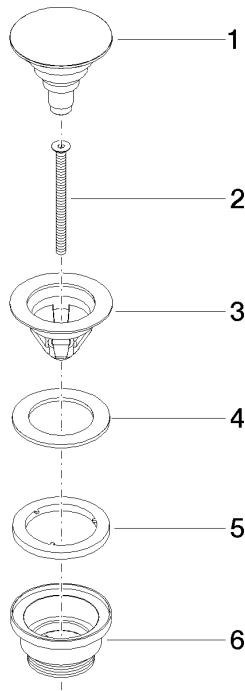

Basin Waste with push fastening 1 1/4" - Brushed Platinum

IMO

10 125 970

Fits: IMO, LULU, MADISON, MEM, TARA,
CL.1, LISSÉ, VAIA, META, CYO

	Brushed Platinum	10 125 970-06
	Chrome	10 125 970-00
	Platinum	10 125 970-08
	Durabress (23kt Gold)	10 125 970-09
	Dark Chrome	10 125 970-19
	Light Gold	10 125 970-26
	Brushed Light Gold	10 125 970-27
	Brushed Durabress (23kt Gold)	10 125 970-28
	Matte Black	10 125 970-33
	Platinum / Brushed Platinum	10 125 970-36
	Durabress / Brushed Durabress (23kt Gold)	10 125 970-38
	Brushed Bronze	10 125 970-42
	Brushed Champagne (22kt Gold)	10 125 970-46
	Champagne (22kt Gold)	10 125 970-47
	Brushed Chrome	10 125 970-93
	Brushed Dark Platinum	10 125 970-99

Basin Waste with push fastening 1 1/4" - Brushed Platinum

IMO

10 125 970

Only suitable for basins with an overflow.

10 125 970

mm [inches]

10 125 970

Parts for other finishes can be found here: [Chrome](#)

Spare parts list

No.	Item Number	Name	Quantity used	Delivery time
1	04 31 20 096 00-06	plug	1	10
2	09 30 30 179 90	screw	1	2
3	09 11 01 038-06	cup	1	10
4	09 14 05 061 90	seal	1	2
5	09 14 03 153 90	seal	1	2
6	09 11 10 156-06	connection	1	10