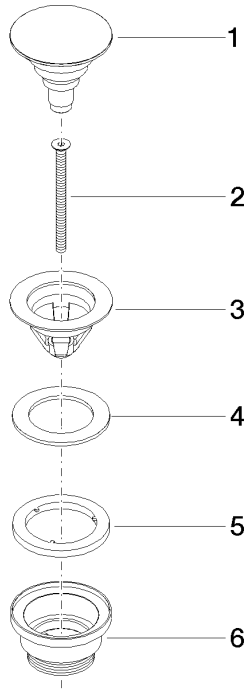

Basin Waste with push fastening 1 1/4" - Dark Chrome

IMO

10 125 970

Fits: IMO, LULU, MADISON, MEM, TARA,
CL.1, LISSÉ, VAIA, META, CYO

	Dark Chrome	10 125 970-19
	Chrome	10 125 970-00
	Brushed Platinum	10 125 970-06
	Platinum	10 125 970-08
	Durabress (23kt Gold)	10 125 970-09
	Light Gold	10 125 970-26
	Brushed Light Gold	10 125 970-27
	Brushed Durabress (23kt Gold)	10 125 970-28
	Matte Black	10 125 970-33
	Platinum / Brushed Platinum	10 125 970-36
	Durabress / Brushed Durabress (23kt Gold)	10 125 970-38
	Brushed Bronze	10 125 970-42
	Brushed Champagne (22kt Gold)	10 125 970-46
	Champagne (22kt Gold)	10 125 970-47
	Brushed Chrome	10 125 970-93
	Brushed Dark Platinum	10 125 970-99

Basin Waste with push fastening 1 1/4" - Dark Chrome

IMO

10 125 970

Only suitable for basins with an overflow.

10 125 970

mm [inches]

10 125 970

Parts for other finishes can be found here: [Chrome](#)

Spare parts list

No.	Item Number	Name	Quantity used	Delivery time
1	04 31 20 096 00-19	plug	1	-
Spare part can no longer be ordered, please order the replacement item				
2	09 30 30 179 90	screw	1	2
3	09 11 01 038-19	cup	1	20
4	09 14 05 061 90	seal	1	2
5	09 14 03 153 90	seal	1	2
6	09 11 10 156-19	connection	1	20