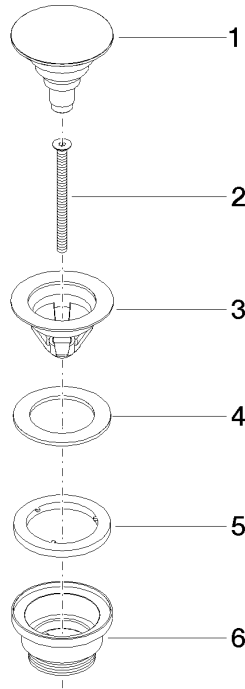

Basin Waste with push fastening 1 1/4" - Brushed Champagne (22kt Gold)

IMO

10 125 970

Fits: IMO, LULU, MADISON, MEM, TARA,
CL.1, LISSÉ, VAIA, META, CYO

	Brushed Champagne (22kt Gold)	10 125 970-46
	Chrome	10 125 970-00
	Brushed Platinum	10 125 970-06
	Platinum	10 125 970-08
	Durabress (23kt Gold)	10 125 970-09
	Dark Chrome	10 125 970-19
	Light Gold	10 125 970-26
	Brushed Light Gold	10 125 970-27
	Brushed Durabress (23kt Gold)	10 125 970-28
	Matte Black	10 125 970-33
	Platinum / Brushed Platinum	10 125 970-36
	Durabress / Brushed Durabress (23kt Gold)	10 125 970-38
	Brushed Bronze	10 125 970-42
	Champagne (22kt Gold)	10 125 970-47
	Brushed Chrome	10 125 970-93
	Brushed Dark Platinum	10 125 970-99

Basin Waste with push fastening 1 1/4" - Brushed Champagne (22kt Gold)

IMO

10 125 970

Only suitable for basins with an overflow.

10 125 970

mm [inches]

10 125 970

Parts for other finishes can be found here: [Chrome](#)

Spare parts list

No.	Item Number	Name	Quantity used	Delivery time
1	04 31 20 096 00-46	plug	1	-
Spare part can no longer be ordered, please order the replacement item				
2	09 30 30 179 90	screw	1	2
3	09 11 01 038-46	cup	1	60
4	09 14 05 061 90	seal	1	2
5	09 14 03 153 90	seal	1	2
6	09 11 10 156-46	connection	1	60