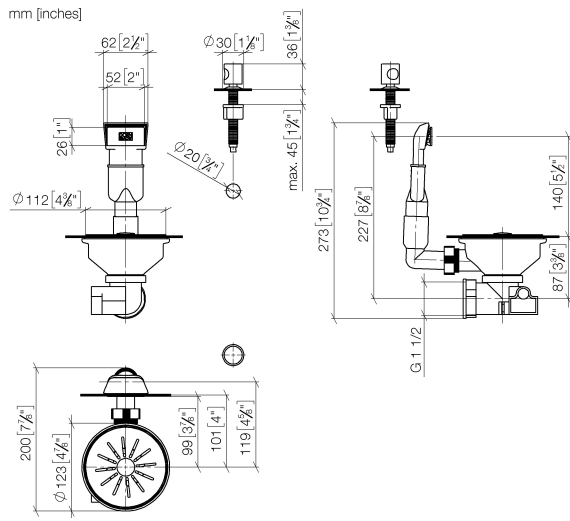

Pop-up waste and overflow with knob - Stainless Steel

10 405 003

- 3/2" strainer waste valve
- pull knob with Bowden cable
- concealed overflow
- strainer insert

Only suitable for combining with polished high-grade steel kitchen sinks.

Pop-up waste and overflow with knob - Stainless Steel

10 405 003

Pop-up waste and overflow with knob - Stainless Steel

10 405 003

Spare parts list

No.	Item Number	Name	Quantity used	Delivery time
1	90 11 01 201 06-85	cover	1	60
2	90 11 01 201 01 90	plug	1	60
3	90 11 01 201 07-85	connection	1	2
4	90 11 01 201 08-85	casing (completely)	1	2
5	90 11 01 201 02 90	piping	1	60