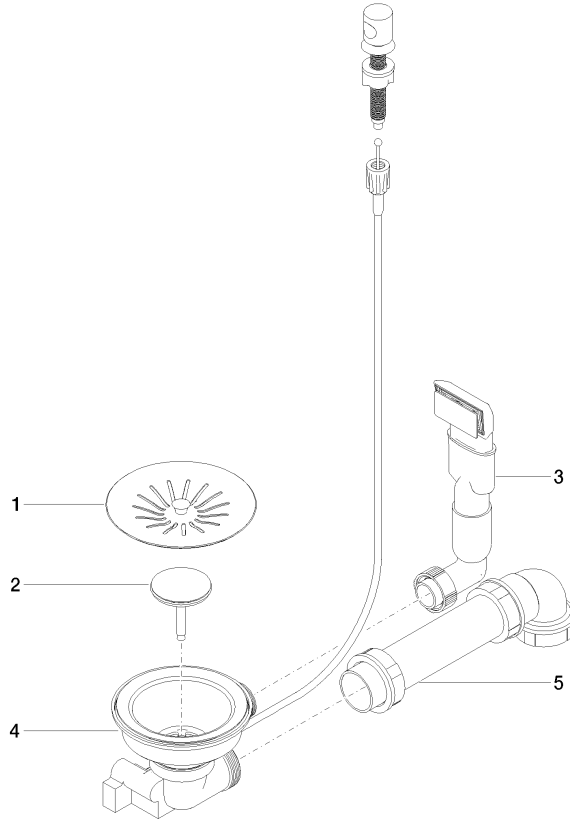

Pop-up waste and overflow with knob - Stainless Steel

10 405 003

- 3/2" strainer waste valve
- pull knob with Bowden cable
- concealed overflow
- strainer insert

Only suitable for combining with polished high-grade steel kitchen sinks.

Pop-up waste and overflow with knob - Stainless Steel

10 405 003

Pop-up waste and overflow with knob - Stainless Steel

10 405 003

Spare parts list

No.	Item Number	Name	Quantity used	Delivery time
1	90 11 01 201 06-85	cover	1	60
2	90 11 01 201 01 90	plug	1	60
3	90 11 01 201 07-85	connection	1	2
4	90 11 01 201 08-85	casing (completely)	1	2
5	90 11 01 201 02 90	piping	1	60