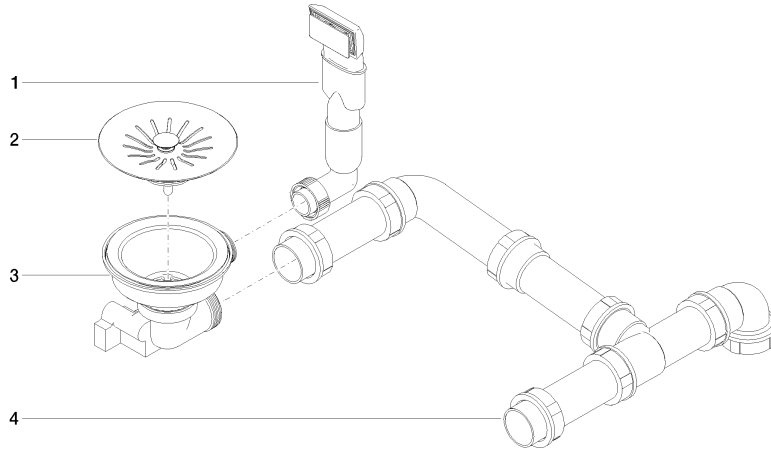

Pop-up waste and overflow closable by hand - Stainless Steel

10 415 003

- 3½" drain valve closable by hand
- concealed overflow
- strainer insert
- suitable for sink 38 180 003

Only suitable for combining with polished high-grade steel kitchen sinks.

Pop-up waste and overflow closable by hand - Stainless Steel

10 415 003

Pop-up waste and overflow closable by hand - Stainless Steel

10 415 003

Spare parts list

No.	Item Number	Name	Quantity used	Delivery time
1	90 11 01 200 09-85	connection	1	60
2	90 11 01 200 07-85	plug	1	60
3	90 11 01 200 08-85	casing (completely)	1	2
4	90 11 01 200 02 90	piping	1	60