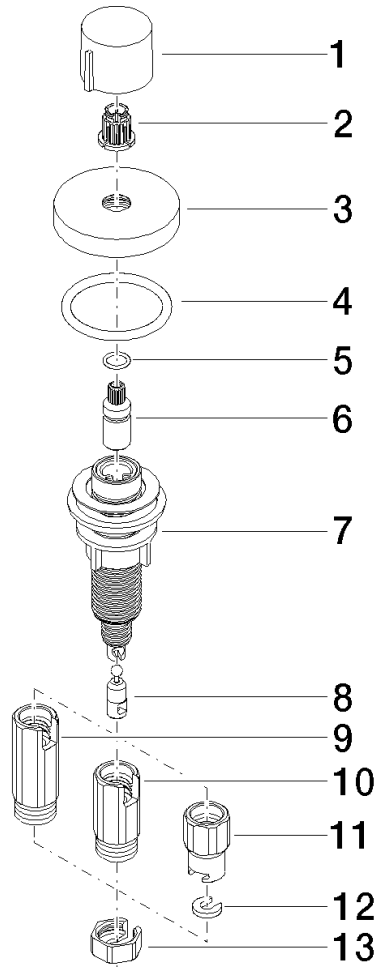

## Strainer waste with control handle - Brushed Bronze

10 710 970 Product version from 10/1/2024

mm [inches]

## Strainer waste with control handle - Brushed Bronze

10 710 970 Product version from 10/1/2024

Parts for other finishes can be found here: [Chrome](#)

### Spare parts list

No.	Item Number	Name	Quantity used	Delivery time
1	09 20 97 030-42	handle	1	60
2	90 12 12 002 00 90	fixing cap	1	2
3	09 27 87 006-42	rosette	1	60
4	90 14 10 043 00 90	seal	1	2
5	09 14 10 042 90	seal	1	2
6	09 29 06 087-42	spindle	1	-
Spare part can no longer be ordered, please order the replacement item				
7	04 30 01 029 00 90	adaptor	1	2
8	09 24 03 175 90	adaptor	1	2
9	09 11 10 073-07	connection	1	30
10	09 11 10 074-07	connection	1	30
11	09 11 10 079-07	connection	1	30
12	09 30 11 087 90	disc	1	2
13	09 23 30 024-07	nut	1	30