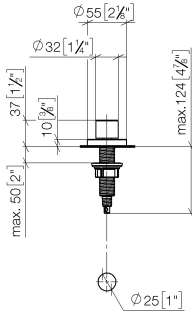

## Strainer waste with control handle - Brushed Bronze

10 710 970 Product version from 10/1/2024

- control for single basin
- including adapter for Bowden cable

Not compatible with brushed stainless steel kitchen sinks 38 XXX 004-86.

## Strainer waste with control handle - Brushed Bronze

10 710 970 Product version from 10/1/2024

mm [inches]

### Spare parts list

No.	Item Number	Name	Quantity used	Delivery time
1	09 20 97 030-42	handle	1	60
2	90 12 12 002 00 90	fixing cap	1	2
3	09 27 87 006-42	rosette	1	60
4	90 14 10 043 00 90	seal	1	2
5	09 14 10 042 90	seal	1	2
6	09 29 06 087-42	spindle	1	-
Spare part can no longer be ordered, please order the replacement item				
7	04 30 01 029 00 90	adaptor	1	2
8	09 24 03 175 90	adaptor	1	2
9	09 11 10 073-07	connection	1	30
10	09 11 10 074-07	connection	1	30
11	09 11 10 079-07	connection	1	30
12	09 30 11 087 90	disc	1	2
13	09 23 30 024-07	nut	1	30