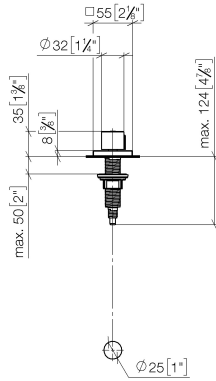

Strainer waste with control handle - Chrome

LOT

10 711 970

- control for single basin
- including adapter for Bowden cable

Fits LOT

	Chrome	10 711 970-00
	Brushed Platinum	10 711 970-06
	Platinum	10 711 970-08
	Durabress (23kt Gold)	10 711 970-09
	Dark Chrome	10 711 970-19
	Brushed Durabress (23kt Gold)	10 711 970-28
	Matte Black	10 711 970-33
	Brushed Champagne (22kt Gold)	10 711 970-46
	Champagne (22kt Gold)	10 711 970-47
	Brushed Chrome	10 711 970-93
	Brushed Dark Platinum	10 711 970-99

10 711 970

mm [inches]

10 711 970

Parts for other finishes can be found here: Brushed Platinum

Spare parts list

No.	Item Number	Name	Quantity used	Delivery time
1	09 20 97 030-00	handle	1	10
2	90 12 12 002 00 90	fixing cap	1	2
3	09 27 87 007-00	rosette	1	10
4	90 14 10 043 00 90	seal	1	2
5	09 14 10 042 90	seal	1	2
6	09 29 06 087-00	spindle	1	10
7	04 30 01 029 00 90	adaptor	1	2
8	09 24 03 175 90	adaptor	1	2
9	09 11 10 073-07	connection	1	30
10	09 11 10 074-07	connection	1	30
11	09 11 10 079-07	connection	1	30
12	09 30 11 087 90	disc	1	2
13	09 23 30 024-07	nut	1	30