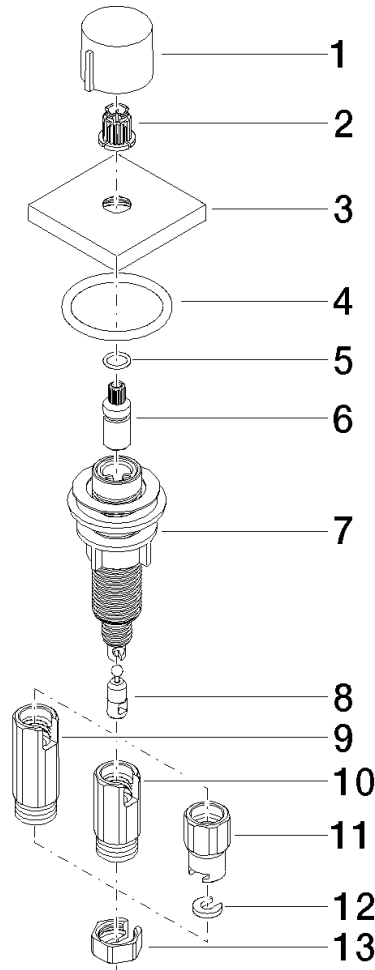

Strainer waste with control handle - Chrome

LOT

10 711 970

- control for single basin
- including adapter for Bowden cable

Fits LOT

	Chrome	10 711 970-00
	Brushed Platinum	10 711 970-06
	Platinum	10 711 970-08
	Durabress (23kt Gold)	10 711 970-09
	Dark Chrome	10 711 970-19
	Brushed Durabress (23kt Gold)	10 711 970-28
	Matte Black	10 711 970-33
	Brushed Champagne (22kt Gold)	10 711 970-46
	Champagne (22kt Gold)	10 711 970-47
	Brushed Chrome	10 711 970-93
	Brushed Dark Platinum	10 711 970-99

10 711 970

mm [inches]

10 711 970

Parts for other finishes can be found here: Brushed Platinum

Spare parts list

No.	Item Number	Name	Quantity used	Delivery time
1	09 20 97 030-00	handle	1	10
2	90 12 12 002 00 90	fixing cap	1	2
3	09 27 87 007-00	rosette	1	10
4	90 14 10 043 00 90	seal	1	2
5	09 14 10 042 90	seal	1	2
6	09 29 06 087-00	spindle	1	10
7	04 30 01 029 00 90	adaptor	1	2
8	09 24 03 175 90	adaptor	1	2
9	09 11 10 073-07	connection	1	30
10	09 11 10 074-07	connection	1	30
11	09 11 10 079-07	connection	1	30
12	09 30 11 087 90	disc	1	2
13	09 23 30 024-07	nut	1	30