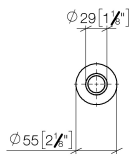

10 713 809

mm [inches]

10 713 809

Parts for other finishes can be found here: Brushed Platinum

Spare parts list

No.	Item Number	Name	Quantity used	Delivery time
1	09 28 10 141 90	sleeve	1	2
2	90 27 80 034 00-00	rosette	1	10
3	09 14 10 507 90	seal	1	2
4	90 21 33 052 00-00	Pushbutton	1	10
5	09 14 10 015 90	seal	1	2
6	90 24 01 033 00 90	ring	1	2
7	09 14 10 210 90	seal	1	2
8	04 30 01 186 00 90	sleeve	1	2