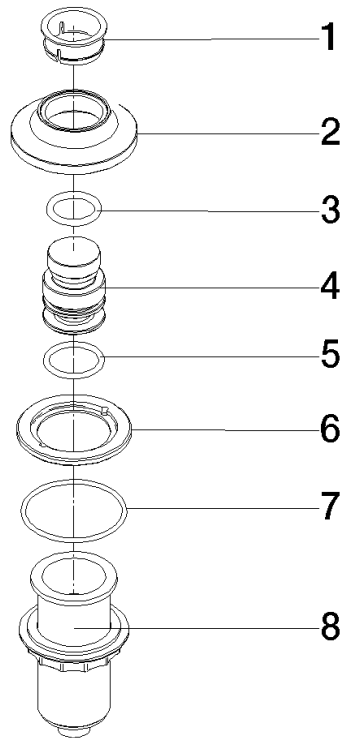

For more information go to www.insinkerator.com

	Chrome	10 713 809-00
	Brushed Platinum	10 713 809-06
	Platinum	10 713 809-08
	Durabross (23kt Gold)	10 713 809-09
	Dark Chrome	10 713 809-19
	Brushed Durabross (23kt Gold)	10 713 809-28
	Matte Black	10 713 809-33
	Brushed Champagne (22kt Gold)	10 713 809-46
	Champagne (22kt Gold)	10 713 809-47
	Brushed Chrome	10 713 809-93
	Brushed Dark Platinum	10 713 809-99

10 713 809

mm [inches]

10 713 809

Parts for other finishes can be found here: Brushed Platinum

Spare parts list

No.	Item Number	Name	Quantity used	Delivery time
1	09 28 10 141 90	sleeve	1	2
2	90 27 80 034 00-00	rosette	1	10
3	09 14 10 507 90	seal	1	2
4	90 21 33 052 00-00	Pushbutton	1	10
5	09 14 10 015 90	seal	1	2
6	90 24 01 033 00 90	ring	1	2
7	09 14 10 210 90	seal	1	2
8	04 30 01 186 00 90	sleeve	1	2