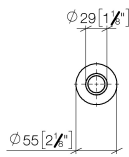

10 713 809

mm [inches]

10 713 809

Parts for other finishes can be found here: [Chrome](#)

### Spare parts list

No.	Item Number	Name	Quantity used	Delivery time
1	09 28 10 141 90	sleeve	1	2
2	90 27 80 034 00-06	rosette	1	-
Spare part can no longer be ordered, please order the replacement item				
3	09 14 10 507 90	seal	1	2
4	90 21 33 052 00-06	Pushbutton	1	-
Spare part can no longer be ordered, please order the replacement item				
5	09 14 10 015 90	seal	1	2
6	90 24 01 033 00 90	ring	1	2
7	09 14 10 210 90	seal	1	2
8	04 30 01 186 00 90	sleeve	1	2