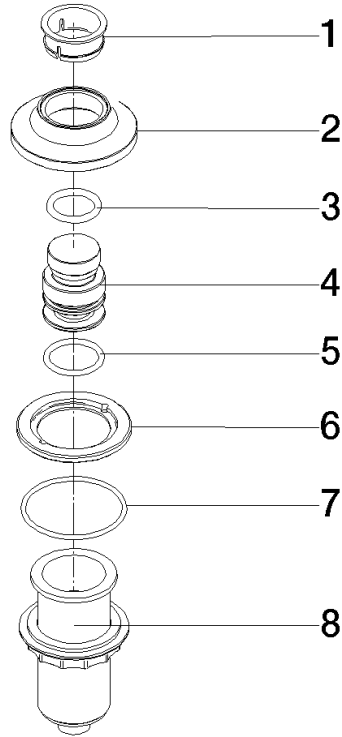

For more information go to [www.insinkerator.com](http://www.insinkerator.com)

	Brushed Platinum	10 713 809-06
	Chrome	10 713 809-00
	Platinum	10 713 809-08
	Durabross (23kt Gold)	10 713 809-09
	Dark Chrome	10 713 809-19
	Brushed Durabross (23kt Gold)	10 713 809-28
	Matte Black	10 713 809-33
	Brushed Champagne (22kt Gold)	10 713 809-46
	Champagne (22kt Gold)	10 713 809-47
	Brushed Chrome	10 713 809-93
	Brushed Dark Platinum	10 713 809-99

10 713 809

mm [inches]

10 713 809

Parts for other finishes can be found here: [Chrome](#)

### Spare parts list

No.	Item Number	Name	Quantity used	Delivery time
1	09 28 10 141 90	sleeve	1	2
2	90 27 80 034 00-06	rosette	1	-
Spare part can no longer be ordered, please order the replacement item				
3	09 14 10 507 90	seal	1	2
4	90 21 33 052 00-06	Pushbutton	1	-
Spare part can no longer be ordered, please order the replacement item				
5	09 14 10 015 90	seal	1	2
6	90 24 01 033 00 90	ring	1	2
7	09 14 10 210 90	seal	1	2
8	04 30 01 186 00 90	sleeve	1	2