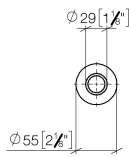

10 713 809

mm [inches]

10 713 809

Parts for other finishes can be found here: [Chrome](#)

### Spare parts list

No.	Item Number	Name	Quantity used	Delivery time
1	09 28 10 141 90	sleeve	1	2
2	90 27 80 034 00-09	rosette	1	-
Spare part can no longer be ordered, please order the replacement item				
3	09 14 10 507 90	seal	1	2
4	90 21 33 052 00-09	Pushbutton	1	-
Spare part can no longer be ordered, please order the replacement item				
5	09 14 10 015 90	seal	1	2
6	90 24 01 033 00 90	ring	1	2
7	09 14 10 210 90	seal	1	2
8	04 30 01 186 00 90	sleeve	1	2