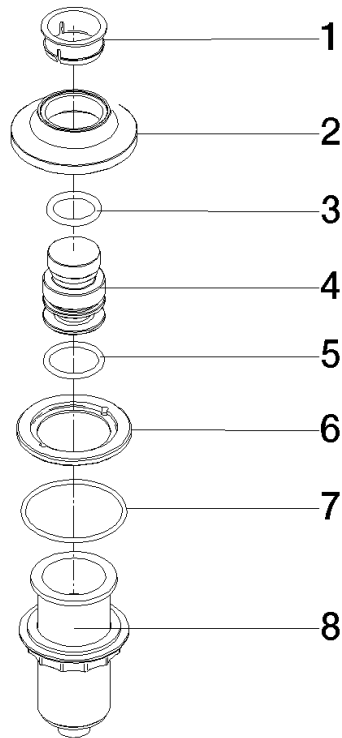

For more information go to [www.insinkerator.com](http://www.insinkerator.com)

	Durabronss (23kt Gold)	10 713 809-09
	Chrome	10 713 809-00
	Brushed Platinum	10 713 809-06
	Platinum	10 713 809-08
	Dark Chrome	10 713 809-19
	Brushed Durabronss (23kt Gold)	10 713 809-28
	Matte Black	10 713 809-33
	Brushed Champagne (22kt Gold)	10 713 809-46
	Champagne (22kt Gold)	10 713 809-47
	Brushed Chrome	10 713 809-93
	Brushed Dark Platinum	10 713 809-99

10 713 809

mm [inches]

10 713 809

Parts for other finishes can be found here: [Chrome](#)

### Spare parts list

No.	Item Number	Name	Quantity used	Delivery time
1	09 28 10 141 90	sleeve	1	2
2	90 27 80 034 00-09	rosette	1	-
Spare part can no longer be ordered, please order the replacement item				
3	09 14 10 507 90	seal	1	2
4	90 21 33 052 00-09	Pushbutton	1	-
Spare part can no longer be ordered, please order the replacement item				
5	09 14 10 015 90	seal	1	2
6	90 24 01 033 00 90	ring	1	2
7	09 14 10 210 90	seal	1	2
8	04 30 01 186 00 90	sleeve	1	2