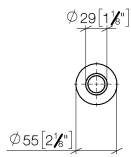

10 713 809

mm [inches]

10 713 809

Parts for other finishes can be found here: [Chrome](#)

### Spare parts list

No.	Item Number	Name	Quantity used	Delivery time
1	09 28 10 141 90	sleeve	1	2
2	90 27 80 034 00-28	rosette	1	-
Spare part can no longer be ordered, please order the replacement item				
3	09 14 10 507 90	seal	1	2
4	90 21 33 052 00-28	Pushbutton	1	-
Spare part can no longer be ordered, please order the replacement item				
5	09 14 10 015 90	seal	1	2
6	90 24 01 033 00 90	ring	1	2
7	09 14 10 210 90	seal	1	2
8	04 30 01 186 00 90	sleeve	1	2