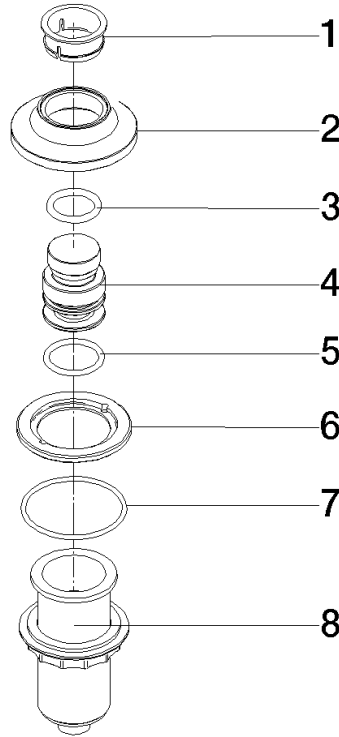

For more information go to www.insinkerator.com

	Brushed Champagne (22kt Gold)	10 713 809-46
	Chrome	10 713 809-00
	Brushed Platinum	10 713 809-06
	Platinum	10 713 809-08
	Durabrand (23kt Gold)	10 713 809-09
	Dark Chrome	10 713 809-19
	Brushed Durabrand (23kt Gold)	10 713 809-28
	Matte Black	10 713 809-33
	Champagne (22kt Gold)	10 713 809-47
	Brushed Chrome	10 713 809-93
	Brushed Dark Platinum	10 713 809-99

10 713 809

mm [inches]

10 713 809

Parts for other finishes can be found here: [Chrome](#)

Spare parts list

No.	Item Number	Name	Quantity used	Delivery time
1	09 28 10 141 90	sleeve	1	2
2	90 27 80 034 00-46	rosette	1	-
Spare part can no longer be ordered, please order the replacement item				
3	09 14 10 507 90	seal	1	2
4	90 21 33 052 00-46	Pushbutton	1	-
Spare part can no longer be ordered, please order the replacement item				
5	09 14 10 015 90	seal	1	2
6	90 24 01 033 00 90	ring	1	2
7	09 14 10 210 90	seal	1	2
8	04 30 01 186 00 90	sleeve	1	2