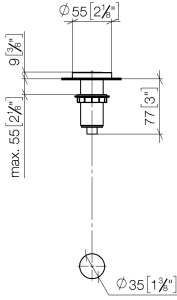

10 713 970

mm [inches]

10 713 970

Parts for other finishes can be found here: [Chrome](#)

AIR SWITCH Control button - Durabronz (23kt Gold)

ELIO

10 713 970

Spare parts list

No.	Item Number	Name	Quantity used	Delivery time
	09 28 10 141 90	sleeve	8	2