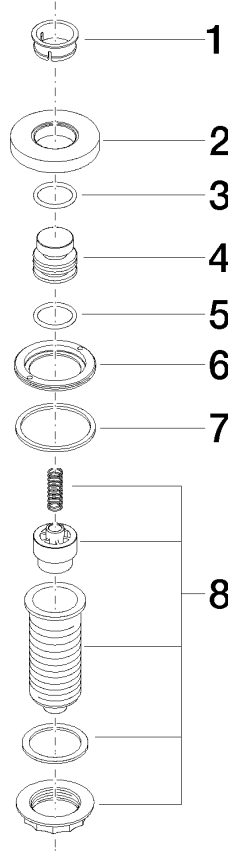

10 713 970

- for controlling a waste disposal unit

Compatible with waste disposal units with integrated air switch made by Insinkerator®, e.g. Evolution.

The products are not available in all markets, please contact your Dornbracht sales force.

For more information go to www.insinkerator.com

Fits ELIO, ENO, MEM, META SQUARE, SYNC, TARA and TARA ULTRA

Fits: ELIO, MEM, TARA, ENO, SYNC, TARA ULTRA, META SQUARE

	Brushed Durabronz (23kt Gold)	10 713 970-28
	Chrome	10 713 970-00
	Brushed Platinum	10 713 970-06
	Platinum	10 713 970-08
	Durabronz (23kt Gold)	10 713 970-09
	Dark Chrome	10 713 970-19
	Matte Black	10 713 970-33
	Brushed Champagne (22kt Gold)	10 713 970-46
	Champagne (22kt Gold)	10 713 970-47
	Brushed Chrome	10 713 970-93
	Brushed Dark Platinum	10 713 970-99

10 713 970

mm [inches]

10 713 970

Parts for other finishes can be found here: [Chrome](#)

Spare parts list

No.	Item Number	Name	Quantity used	Delivery time
1	09 28 10 141 90	sleeve	1	2
2	09 27 87 012-28	rosette	1	20
3	09 14 10 507 90	seal	1	2
4	09 21 33 045-28	insert	1	20
5	09 14 10 015 90	seal	1	2
6	09 24 01 030 90	ring	1	2
7	09 14 05 037 90	seal	1	2
8	04 30 01 186 00 90	sleeve	1	2