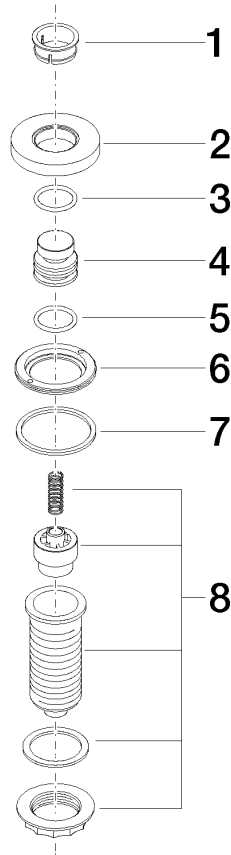

	Brushed Chrome	10 713 970-93
	Chrome	10 713 970-00
	Brushed Platinum	10 713 970-06
	Platinum	10 713 970-08
	Durabress (23kt Gold)	10 713 970-09
	Dark Chrome	10 713 970-19
	Brushed Durabress (23kt Gold)	10 713 970-28
	Matte Black	10 713 970-33
	Brushed Champagne (22kt Gold)	10 713 970-46
	Champagne (22kt Gold)	10 713 970-47
	Brushed Dark Platinum	10 713 970-99

10 713 970

mm [inches]

10 713 970

Parts for other  
finishes can be found  
here: [Chrome](#)

## AIR SWITCH Control button - Brushed Chrome

ELIO

10 713 970

### Spare parts list

No.	Item Number	Name	Quantity used	Delivery time
	09 28 10 141 90	sleeve	8	2