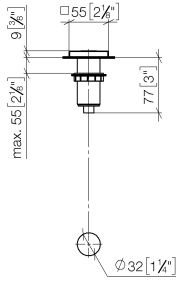

For more information go to [www.insinkerator.com](http://www.insinkerator.com)

Fits LOT

	Brushed Platinum	10 714 970-06
	Chrome	10 714 970-00
	Platinum	10 714 970-08
	Durabrace (23kt Gold)	10 714 970-09
	Dark Chrome	10 714 970-19
	Brushed Durabrace (23kt Gold)	10 714 970-28
	Brushed Champagne (22kt Gold)	10 714 970-46
	Champagne (22kt Gold)	10 714 970-47
	Brushed Chrome	10 714 970-93
	Brushed Dark Platinum	10 714 970-99

10 714 970

mm [inches]

10 714 970

Parts for other finishes can be found here: [Chrome](#)

AIR SWITCH Control button - Brushed Platinum

LOT

10 714 970

**Spare parts list**

No.	Item Number	Name	Quantity used	Delivery time
	09 28 10 141 90	sleeve	8	2