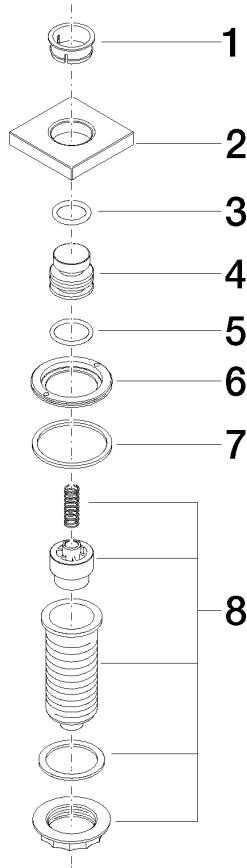

For more information go to [www.insinkerator.com](http://www.insinkerator.com)

Fits LOT

	Brushed Platinum	10 714 970-06
	Chrome	10 714 970-00
	Platinum	10 714 970-08
	Durabrace (23kt Gold)	10 714 970-09
	Dark Chrome	10 714 970-19
	Brushed Durabrace (23kt Gold)	10 714 970-28
	Brushed Champagne (22kt Gold)	10 714 970-46
	Champagne (22kt Gold)	10 714 970-47
	Brushed Chrome	10 714 970-93
	Brushed Dark Platinum	10 714 970-99

10 714 970

mm [inches]

10 714 970

Parts for other finishes can be found here: [Chrome](#)

AIR SWITCH Control button - Brushed Platinum

LOT

10 714 970

**Spare parts list**

No.	Item Number	Name	Quantity used	Delivery time
	09 28 10 141 90	sleeve	8	2