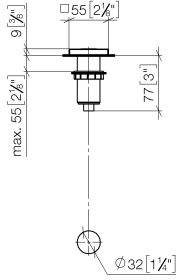

For more information go to [www.insinkerator.com](http://www.insinkerator.com)

Fits LOT

	Platinum	10 714 970-08
	Chrome	10 714 970-00
	Brushed Platinum	10 714 970-06
	Durabress (23kt Gold)	10 714 970-09
	Dark Chrome	10 714 970-19
	Brushed Durabress (23kt Gold)	10 714 970-28
	Brushed Champagne (22kt Gold)	10 714 970-46
	Champagne (22kt Gold)	10 714 970-47
	Brushed Chrome	10 714 970-93
	Brushed Dark Platinum	10 714 970-99

# AIR SWITCH Control button - Platinum

LOT

10 714 970

mm [inches]

10 714 970

Parts for other finishes can be found here: [Chrome](#)

AIR SWITCH Control button - Platinum

LOT

10 714 970

**Spare parts list**

No.	Item Number	Name	Quantity used	Delivery time
	09 28 10 141 90	sleeve	8	2