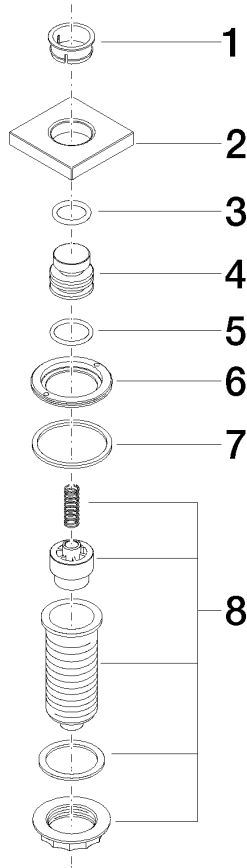

**AIR SWITCH Control button - Brushed Durabronz (23kt Gold)**

LOT

10 714 970

- for controlling a waste disposal unit

Compatible with waste disposal units with integrated air switch made by Insinkerator®, e.g. Evolution.

The products are not available in all markets, please contact your Dornbracht sales force.

For more information go to [www.insinkerator.com](http://www.insinkerator.com)

Fits LOT

	Brushed Durabronz (23kt Gold)	10 714 970-28
	Chrome	10 714 970-00
	Brushed Platinum	10 714 970-06
	Platinum	10 714 970-08
	Durabronz (23kt Gold)	10 714 970-09
	Dark Chrome	10 714 970-19
	Brushed Champagne (22kt Gold)	10 714 970-46
	Champagne (22kt Gold)	10 714 970-47
	Brushed Chrome	10 714 970-93
	Brushed Dark Platinum	10 714 970-99

AIR SWITCH Control button - Brushed Durabronz (23kt Gold)

LOT

10 714 970

mm [inches]

10 714 970

Parts for other finishes can be found here: Chrome

AIR SWITCH Control button - Brushed Durabronz (23kt Gold)

LOT

10 714 970

**Spare parts list**

No.	Item Number	Name	Quantity used	Delivery time
	09 28 10 141 90	sleeve	8	2