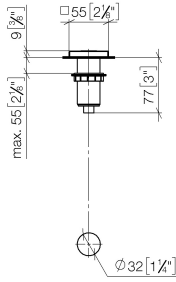

AIR SWITCH Control button - Brushed Durabronz (23kt Gold)

LOT

10 714 970

mm [inches]

10 714 970

Parts for other finishes can be found here: Chrome

AIR SWITCH Control button - Brushed Durabronz (23kt Gold)

LOT

10 714 970

**Spare parts list**

No.	Item Number	Name	Quantity used	Delivery time
	09 28 10 141 90	sleeve	8	2