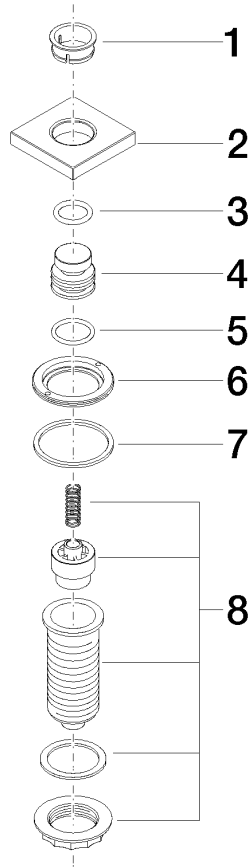

AIR SWITCH Control button - Brushed Bronze

10 714 970 Product version from 4/1/2025

- for controlling a waste disposal unit

Compatible with waste disposal units with integrated air switch made by Insinkerator®, e.g. Evolution.

The products are not available in all markets, please contact your Dornbracht sales force.

For more information go to www.insinkerator.com

Fits LOT

	Brushed Bronze	10 714 970-42
	Chrome	10 714 970-00
	Brushed Platinum	10 714 970-06
	Platinum	10 714 970-08
	Durabronze (23kt Gold)	10 714 970-09
	Dark Chrome	10 714 970-19
	Brushed Durabronze (23kt Gold)	10 714 970-28
	Brushed Champagne (22kt Gold)	10 714 970-46
	Champagne (22kt Gold)	10 714 970-47
	Brushed Chrome	10 714 970-93
	Brushed Dark Platinum	10 714 970-99

AIR SWITCH Control button - Brushed Bronze

10 714 970 Product version from 4/1/2025

mm [inches]

AIR SWITCH Control button - Brushed Bronze

10 714 970 Product version from 4/1/2025

Parts for other finishes can be found here: [Chrome](#)

Spare parts list

No.	Item Number	Name	Quantity used	Delivery time
1	09 28 10 141 90	sleeve	1	2
2	09 27 87 013-42	rosette	1	60
3	09 14 10 507 90	seal	1	2
4	09 21 33 045-42	insert	1	60
5	09 14 10 015 90	seal	1	2
6	09 24 01 030 90	ring	1	2
7	09 14 05 037 90	seal	1	2
8	04 30 01 186 00 90	sleeve	1	2