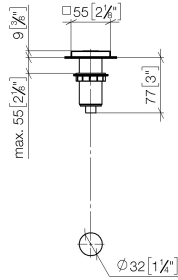

The products are not available in all markets, please contact your Dornbracht sales force.

For more information go to www.insinkerator.com

Fits LOT

	Brushed Bronze	10 714 970-42
	Chrome	10 714 970-00
	Brushed Platinum	10 714 970-06
	Platinum	10 714 970-08
	Durabronze (23kt Gold)	10 714 970-09
	Dark Chrome	10 714 970-19
	Brushed Durabronze (23kt Gold)	10 714 970-28
	Brushed Champagne (22kt Gold)	10 714 970-46
	Champagne (22kt Gold)	10 714 970-47
	Brushed Chrome	10 714 970-93
	Brushed Dark Platinum	10 714 970-99

AIR SWITCH Control button - Brushed Bronze

10 714 970 Product version from 4/1/2025

mm [inches]

AIR SWITCH Control button - Brushed Bronze

10 714 970 Product version from 4/1/2025

Parts for other finishes can be found here: [Chrome](#)

Spare parts list

No.	Item Number	Name	Quantity used	Delivery time
1	09 28 10 141 90	sleeve	1	2
2	09 27 87 013-42	rosette	1	60
3	09 14 10 507 90	seal	1	2
4	09 21 33 045-42	insert	1	60
5	09 14 10 015 90	seal	1	2
6	09 24 01 030 90	ring	1	2
7	09 14 05 037 90	seal	1	2
8	04 30 01 186 00 90	sleeve	1	2