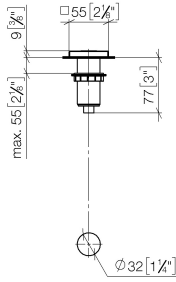

AIR SWITCH Control button - Brushed Champagne (22kt Gold)

LOT

10 714 970

mm [inches]

10 714 970

Parts for other finishes can be found here: Chrome

AIR SWITCH Control button - Brushed Champagne (22kt Gold)

LOT

10 714 970

Spare parts list

| No. | Item Number | Name | Quantity used | Delivery time |
|-----|-----------------|--------|---------------|---------------|
| | 09 28 10 141 90 | sleeve | 8 | 2 |