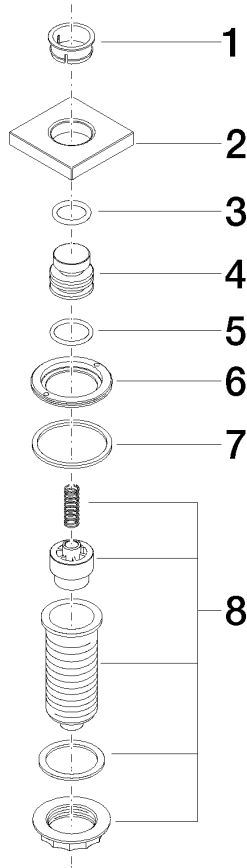

## AIR SWITCH Control button - Champagne (22kt Gold)

LOT

10 714 970

- for controlling a waste disposal unit

Compatible with waste disposal units with integrated air switch made by Insinkerator®, e.g. Evolution.

The products are not available in all markets, please contact your Dornbracht sales force.

For more information go to [www.insinkerator.com](http://www.insinkerator.com)

Fits LOT

	Champagne (22kt Gold)	10 714 970-47
	Chrome	10 714 970-00
	Brushed Platinum	10 714 970-06
	Platinum	10 714 970-08
	Durabrace (23kt Gold)	10 714 970-09
	Dark Chrome	10 714 970-19
	Brushed Durabrace (23kt Gold)	10 714 970-28
	Brushed Champagne (22kt Gold)	10 714 970-46
	Brushed Chrome	10 714 970-93
	Brushed Dark Platinum	10 714 970-99

10 714 970

mm [inches]

10 714 970

Parts for other finishes can be found here: [Chrome](#)

AIR SWITCH Control button - Champagne (22kt Gold)

LOT

10 714 970

**Spare parts list**

No.	Item Number	Name	Quantity used	Delivery time
	09 28 10 141 90	sleeve	8	2