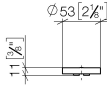

11 188 811

- with hot / cold marking
- for two-hole basin mixer

	Brushed Durabron (23kt Gold)	11 188 811-28
	Chrome	11 188 811-00
	Brushed Platinum	11 188 811-06
	Platinum	11 188 811-08
	Durabron (23kt Gold)	11 188 811-09
	Dark Chrome	11 188 811-19
	Brushed Dark Platinum	11 188 811-99

CYO Handle insert hot & cold - Brushed Durabronz (23kt Gold)

CYO

11 188 811

mm [inches]

CYO Handle insert hot & cold - Brushed Durabronz (23kt Gold)

CYO

11 188 811

Parts for other finishes can be found here: Chrome