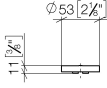

11 189 811

- with red & blue marking
- for two-hole basin mixer

	Dark Chrome	11 189 811-19
	Chrome	11 189 811-00
	Brushed Platinum	11 189 811-06
	Platinum	11 189 811-08
	Durabress (23kt Gold)	11 189 811-09
	Brushed Durabress (23kt Gold)	11 189 811-28
	Brushed Dark Platinum	11 189 811-99

# CYO Handle insert red & blue - Dark Chrome

CYO

11 189 811

mm [inches]