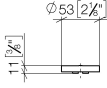

11 189 811

- with red & blue marking
- for two-hole basin mixer

	Brushed Dark Platinum	11 189 811-99
	Chrome	11 189 811-00
	Brushed Platinum	11 189 811-06
	Platinum	11 189 811-08
	Durabress (23kt Gold)	11 189 811-09
	Dark Chrome	11 189 811-19
	Brushed Durabress (23kt Gold)	11 189 811-28

CYO Handle insert red & blue - Brushed Dark Platinum

CYO

11 189 811

mm [inches]

CYO Handle insert red & blue - Brushed Dark Platinum

CYO

11 189 811

11 189 811