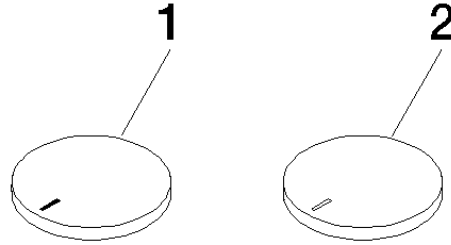

11 283 811 Product version from 7/1/2023

- with hot / cold marking
- for three-hole basin mixers and five-hole bath mixers

	Chrome	11 283 811-00
	Brushed Platinum	11 283 811-06
	Platinum	11 283 811-08
	Durabross (23kt Gold)	11 283 811-09
	Dark Chrome	11 283 811-19
	Brushed Durabross (23kt Gold)	11 283 811-28
	Brushed Champagne (22kt Gold)	11 283 811-46
	Champagne (22kt Gold)	11 283 811-47
	Brushed Dark Platinum	11 283 811-99

## CYO Handle insert set hot & cold - Chrome

---

CYO

11 283 811 Product version from 7/1/2023

11 283 811 Product version from 7/1/2023

Parts for other finishes can be found here: Brushed  
Platinum

**Spare parts list**

No.	Item Number	Name	Quantity used	Delivery time
1	11 183 811-00	CYO Handle insert hot - Chrome	1	10
2	11 184 811-00	CYO Handle insert cold - Chrome	1	10