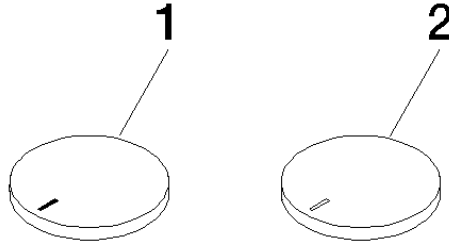

11 283 811 Product version from 7/1/2023

- with hot / cold marking
- for three-hole basin mixers and five-hole bath mixers

	Brushed Platinum	11 283 811-06
	Chrome	11 283 811-00
	Platinum	11 283 811-08
	Durabress (23kt Gold)	11 283 811-09
	Dark Chrome	11 283 811-19
	Brushed Durabress (23kt Gold)	11 283 811-28
	Brushed Champagne (22kt Gold)	11 283 811-46
	Champagne (22kt Gold)	11 283 811-47
	Brushed Dark Platinum	11 283 811-99

CYO Handle insert set hot & cold - Brushed Platinum

CYO

11 283 811 Product version from 7/1/2023

11 283 811 Product version from 7/1/2023

Parts for other finishes can be found here: [Chrome](#)

Spare parts list

No.	Item Number	Name	Quantity used	Delivery time
1	11 183 811-06	CYO Handle insert hot - Brushed Platinum	1	10
2	11 184 811-06	CYO Handle insert cold - Brushed Platinum	1	10