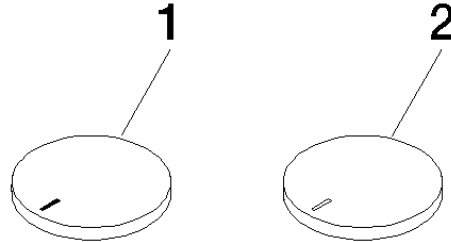

11 283 811 Product version from 7/1/2023

- with hot / cold marking
- for three-hole basin mixers and five-hole bath mixers

	Platinum	11 283 811-08
	Chrome	11 283 811-00
	Brushed Platinum	11 283 811-06
	Durabross (23kt Gold)	11 283 811-09
	Dark Chrome	11 283 811-19
	Brushed Durabross (23kt Gold)	11 283 811-28
	Brushed Champagne (22kt Gold)	11 283 811-46
	Champagne (22kt Gold)	11 283 811-47
	Brushed Dark Platinum	11 283 811-99

CYO Handle insert set hot & cold - Platinum

CYO

11 283 811 Product version from 7/1/2023

11 283 811 Product version from 7/1/2023

Parts for other finishes can be found here: [Chrome](#)

Spare parts list

No.	Item Number	Name	Quantity used	Delivery time
1	11 183 811-08	CYO Handle insert hot - Platinum	1	40
2	11 184 811-08	CYO Handle insert cold - Platinum	1	40