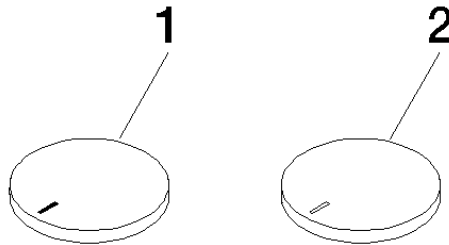

11 283 811 Product version from 7/1/2023

- with hot / cold marking
- for three-hole basin mixers and five-hole bath mixers

	Durabronz (23kt Gold)	11 283 811-09
	Chrome	11 283 811-00
	Brushed Platinum	11 283 811-06
	Platinum	11 283 811-08
	Dark Chrome	11 283 811-19
	Brushed Durabronz (23kt Gold)	11 283 811-28
	Brushed Champagne (22kt Gold)	11 283 811-46
	Champagne (22kt Gold)	11 283 811-47
	Brushed Dark Platinum	11 283 811-99

## CYO Handle insert set hot & cold - Durabron (23kt Gold)

---

CYO

11 283 811 Product version from 7/1/2023

11 283 811 Product version from 7/1/2023

Parts for other finishes can be found here: Chrome

Spare parts list

No.	Item Number	Name	Quantity used	Delivery time
1	11 183 811-09	CYO Handle insert hot - Durabross (23kt Gold)	1	40
2	11 184 811-09	CYO Handle insert cold - Durabross (23kt Gold)	1	40