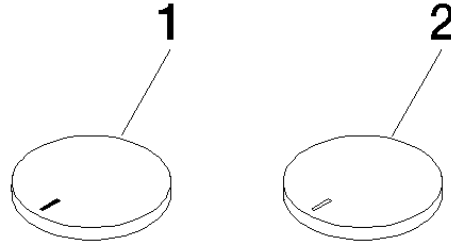

CYO Handle insert set hot & cold - Brushed Champagne (22kt Gold)

CYO

11 283 811 Product version from 7/1/2023

- with hot / cold marking
- for three-hole basin mixers and five-hole bath mixers

	Brushed Champagne (22kt Gold)	11 283 811-46
	Chrome	11 283 811-00
	Brushed Platinum	11 283 811-06
	Platinum	11 283 811-08
	Durabrace (23kt Gold)	11 283 811-09
	Dark Chrome	11 283 811-19
	Brushed Durabrace (23kt Gold)	11 283 811-28
	Champagne (22kt Gold)	11 283 811-47
	Brushed Dark Platinum	11 283 811-99

CYO Handle insert set hot & cold - Brushed Champagne (22kt Gold)

CYO

11 283 811 Product version from 7/1/2023

11 283 811 Product version from 7/1/2023

Parts for other finishes can be found here: [Chrome](#)