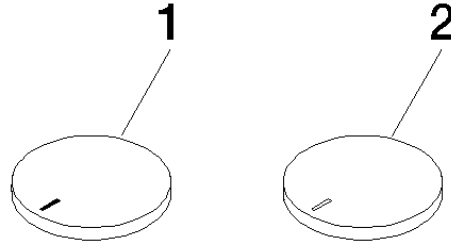

CYO Handle insert set hot & cold - Champagne (22kt Gold)

CYO

11 283 811 Product version from 7/1/2023

- with hot / cold marking
- for three-hole basin mixers and five-hole bath mixers

| | | |
|--|--------------------------------|---------------|
|  | Champagne (22kt Gold) | 11 283 811-47 |
|  | Chrome | 11 283 811-00 |
|  | Brushed Platinum | 11 283 811-06 |
|  | Platinum | 11 283 811-08 |
|  | Durabronze (23kt Gold) | 11 283 811-09 |
|  | Dark Chrome | 11 283 811-19 |
|  | Brushed Durabronze (23kt Gold) | 11 283 811-28 |
|  | Brushed Champagne (22kt Gold) | 11 283 811-46 |
|  | Brushed Dark Platinum | 11 283 811-99 |

CYO Handle insert set hot & cold - Champagne (22kt Gold)

CYO

11 283 811 Product version from 7/1/2023

11 283 811 Product version from 7/1/2023

Parts for other finishes can be found here: [Chrome](#)

Spare parts list