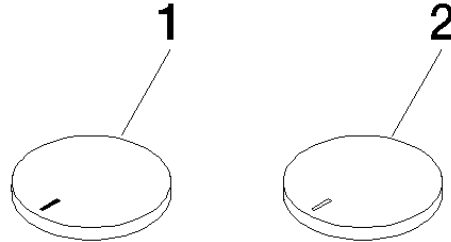

**CYO Handle insert set hot & cold - Brushed Dark Platinum**

CYO

11 283 811 Product version from 7/1/2023

- with hot / cold marking
- for three-hole basin mixers and five-hole bath mixers

	Brushed Dark Platinum	11 283 811-99
	Chrome	11 283 811-00
	Brushed Platinum	11 283 811-06
	Platinum	11 283 811-08
	Durabass (23kt Gold)	11 283 811-09
	Dark Chrome	11 283 811-19
	Brushed Durabass (23kt Gold)	11 283 811-28
	Brushed Champagne (22kt Gold)	11 283 811-46
	Champagne (22kt Gold)	11 283 811-47

## CYO Handle insert set hot & cold - Brushed Dark Platinum

---

CYO

11 283 811 Product version from 7/1/2023

11 283 811 Product version from 7/1/2023

Parts for other finishes can be found here: [Chrome](#)

Spare parts list

No.	Item Number	Name	Quantity used	Delivery time
1	11 183 811-99	CYO Handle insert hot - Brushed Dark Platinum	1	30
2	11 184 811-99	CYO Handle insert cold - Brushed Dark Platinum	1	30