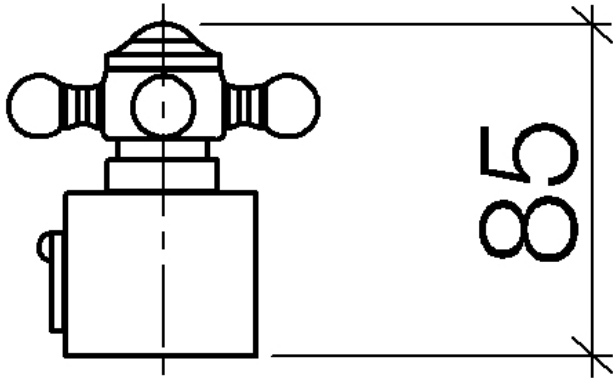

MADISON Temperature control handle - Brushed Durabronze (23kt Gold)

---

MADISON

11 420 360

11 420 360

11 420 360

Parts for other finishes can be found here: [Chrome](#)

Spare parts list

No.	Item Number	Name	Quantity used	Delivery time
1	09 20 36 005-28	handle	1	20
2	09 26 01 016 90	accessories	1	2
3	09 20 83 006 90	handle	1	2
4	09 24 03 119 90	nipple	1	2
5	09 20 36 060-28	handle	1	20
6	09 20 36 004-28	handle	4	20
7	90 30 30 027 00 90	screw	1	2
8	09 30 33 004 90	screw	1	2
9	09 17 33 003-28	handle	1	20
10	90 21 33 020 00 90	handle	1	2