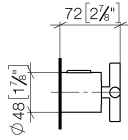

## TARA Regulator handle - Chrome

---

TARA

11 431 892

11 431 892

mm [inches]