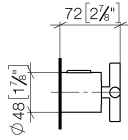

TARA Regulator handle - Brushed Platinum

TARA

11 431 892

11 431 892

mm [inches]

11 431 892

Parts for other
finishes can be found
here: [Chrome](#)

Spare parts list