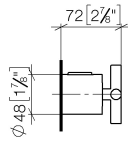

TARA Regulator handle - Brushed Durabronz (23kt Gold)

11 431 892

TARA Regulator handle - Brushed Durabronz (23kt Gold)

11 431 892

mm [inches]

TARA Regulator handle - Brushed Durabronz (23kt Gold)

11 431 892