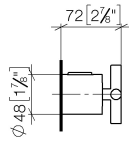

TARA Regulator handle - Brushed Chrome

11 431 892

TARA Regulator handle - Brushed Chrome

11 431 892

mm [inches]

TARA Regulator handle - Brushed Chrome

11 431 892

Parts for other
finishes can be found
here: [Chrome](#)