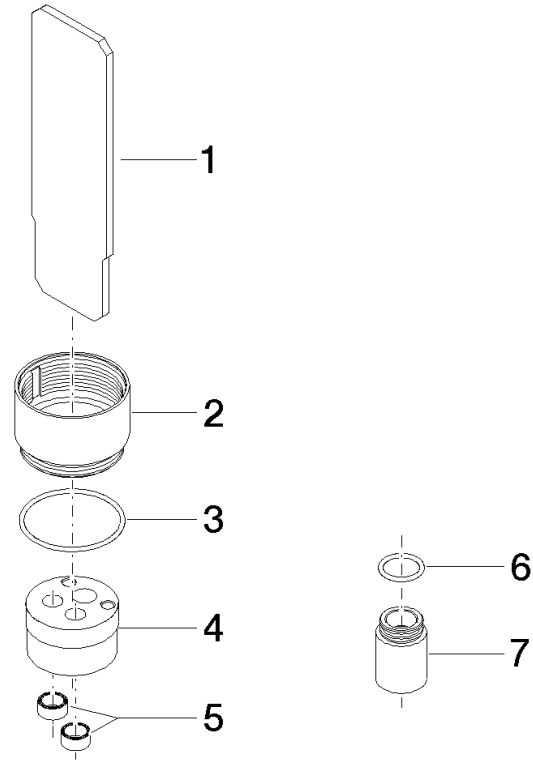

Extension 25 mm -

12 190 970 90 Product version from 7/11/2019

- up to 25 mm: 1 x 12 190 970 90
- 26 mm - 50 mm: 2 x 12 190 970 90

for concealed single-lever shower and bath mixer 36
02X SSS-FF

Extension 25 mm -

12 190 970 90 Product version from 7/11/2019

mm [inches]

Extension 25 mm -

12 190 970 90 Product version from 7/11/2019

Spare parts list

No.	Item Number	Name	Quantity used	Delivery time
1	09 30 09 075 90	key	1	2
2	09 17 01 191 90	sleeve	1	2
3	09 14 10 210 90	seal	1	2
4	09 30 11 186 90	disc	1	2
5	09 14 03 160 90	seal	2	2
6	09 14 10 047 90	seal	1	2
7	09 17 01 192 90	sleeve	1	2