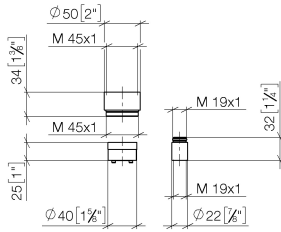

Extension 25 mm -

12 190 970 90 Product version from 7/11/2019

- up to 25 mm: 1 x 12 190 970 90
- 26 mm - 50 mm: 2 x 12 190 970 90

for concealed single-lever shower and bath mixer 36
02X SSS-FF

Extension 25 mm -

12 190 970 90 Product version from 7/11/2019

mm [inches]

Extension 25 mm -

12 190 970 90 Product version from 7/11/2019

Spare parts list

No.	Item Number	Name	Quantity used	Delivery time
1	09 30 09 075 90	key	1	2
2	09 17 01 191 90	sleeve	1	2
3	09 14 10 210 90	seal	1	2
4	09 30 11 186 90	disc	1	2
5	09 14 03 160 90	seal	2	2
6	09 14 10 047 90	seal	1	2
7	09 17 01 192 90	sleeve	1	2