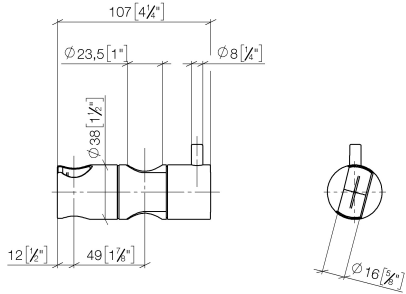

12 570 970

• for pipe diameter 23.5 mm

Fits: IMO, LULU, MADISON, MEM, TARA,  
CL.1, LISSÉ, VAIA, META, CYO

	Platinum	12 570 970-08
	Chrome	12 570 970-00
	Brushed Platinum	12 570 970-06
	Dark Chrome	12 570 970-19
	Light Gold	12 570 970-26
	Brushed Light Gold	12 570 970-27
	Brushed Durabronze (23kt Gold)	12 570 970-28
	Matte Black	12 570 970-33
	Brushed Bronze	12 570 970-42
	Brushed Champagne (22kt Gold)	12 570 970-46
	Champagne (22kt Gold)	12 570 970-47
	Brushed Chrome	12 570 970-93
	Brushed Dark Platinum	12 570 970-99

12 570 970

mm [inches]

12 570 970

**Product version from 10/1/2023**

Parts for other  
finishes can be found  
here: [Chrome](#)

## Slide unit - Platinum

IMO

12 570 970

#### Product version from 10/1/2023

No.	Item Number	Name	Quantity used	Delivery time
	09 12 12 217 90	sleeve	1	2