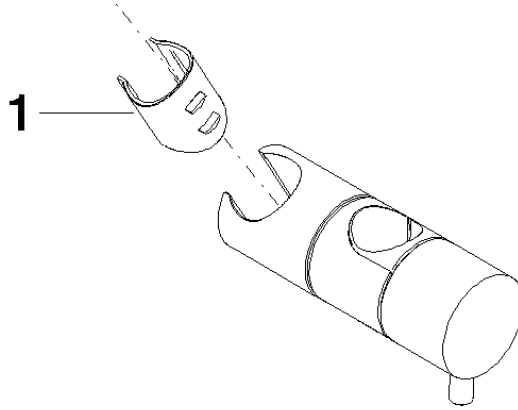

12 570 970

• for pipe diameter 23.5 mm

Fits: IMO, LULU, MADISON, MEM, TARA,  
CL.1, LISSÉ, VAIA, META, CYO

	Platinum	12 570 970-08
	Chrome	12 570 970-00
	Brushed Platinum	12 570 970-06
	Dark Chrome	12 570 970-19
	Light Gold	12 570 970-26
	Brushed Light Gold	12 570 970-27
	Brushed Durabronze (23kt Gold)	12 570 970-28
	Matte Black	12 570 970-33
	Brushed Bronze	12 570 970-42
	Brushed Champagne (22kt Gold)	12 570 970-46
	Champagne (22kt Gold)	12 570 970-47
	Brushed Chrome	12 570 970-93
	Brushed Dark Platinum	12 570 970-99

12 570 970

mm [inches]

12 570 970

**Product version from 10/1/2023**

Parts for other  
finishes can be found  
here: [Chrome](#)