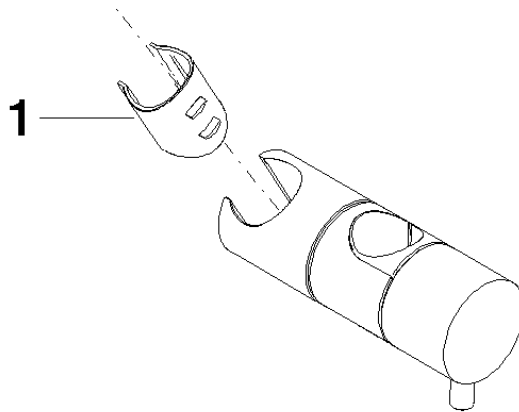

12 570 970

• for pipe diameter 23.5 mm

Fits: IMO, LULU, MADISON, MEM, TARA,  
CL.1, LISSÉ, VAIA, META, CYO

	Brushed Light Gold	12 570 970-27
	Chrome	12 570 970-00
	Brushed Platinum	12 570 970-06
	Platinum	12 570 970-08
	Dark Chrome	12 570 970-19
	Light Gold	12 570 970-26
	Brushed Durabronze (23kt Gold)	12 570 970-28
	Matte Black	12 570 970-33
	Brushed Bronze	12 570 970-42
	Brushed Champagne (22kt Gold)	12 570 970-46
	Champagne (22kt Gold)	12 570 970-47
	Brushed Chrome	12 570 970-93
	Brushed Dark Platinum	12 570 970-99

12 570 970

mm [inches]

12 570 970

Parts for other  
finishes can be found  
here: [Chrome](#)

### Spare parts list

No.	Item Number	Name	Quantity used	Delivery time
1	09 12 12 217 90	sleeve	1	2