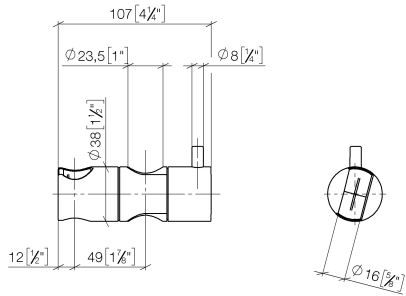

12 570 970

• for pipe diameter 23.5 mm

Fits: IMO, LULU, MADISON, MEM, TARA,  
CL.1, LISSÉ, VAIA, META, CYO

	Brushed Light Gold	12 570 970-27
	Chrome	12 570 970-00
	Brushed Platinum	12 570 970-06
	Platinum	12 570 970-08
	Dark Chrome	12 570 970-19
	Light Gold	12 570 970-26
	Brushed Durabronze (23kt Gold)	12 570 970-28
	Matte Black	12 570 970-33
	Brushed Bronze	12 570 970-42
	Brushed Champagne (22kt Gold)	12 570 970-46
	Champagne (22kt Gold)	12 570 970-47
	Brushed Chrome	12 570 970-93
	Brushed Dark Platinum	12 570 970-99

12 570 970

mm [inches]

12 570 970

Parts for other  
finishes can be found  
here: [Chrome](#)

### Spare parts list

No.	Item Number	Name	Quantity used	Delivery time
1	09 12 12 217 90	sleeve	1	2