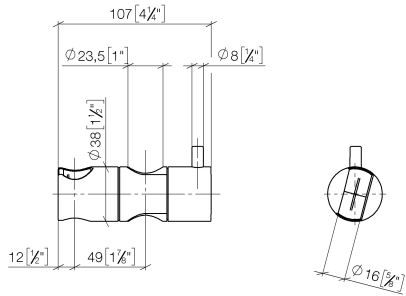

Slide unit - Brushed Durabronze (23kt Gold)

IMO

12 570 970

• for pipe diameter 23.5 mm

Fits: IMO, LULU, MADISON, MEM, TARA,
CL.1, LISSÉ, VAIA, META, CYO

	Brushed Durabronze (23kt Gold)	12 570 970-28
	Chrome	12 570 970-00
	Brushed Platinum	12 570 970-06
	Platinum	12 570 970-08
	Dark Chrome	12 570 970-19
	Light Gold	12 570 970-26
	Brushed Light Gold	12 570 970-27
	Matte Black	12 570 970-33
	Brushed Bronze	12 570 970-42
	Brushed Champagne (22kt Gold)	12 570 970-46
	Champagne (22kt Gold)	12 570 970-47
	Brushed Chrome	12 570 970-93
	Brushed Dark Platinum	12 570 970-99

12 570 970

mm [inches]

12 570 970

Parts for other
finishes can be found
here: Chrome

Spare parts list

No.	Item Number	Name	Quantity used	Delivery time
1	09 12 12 217 90	sleeve	1	2