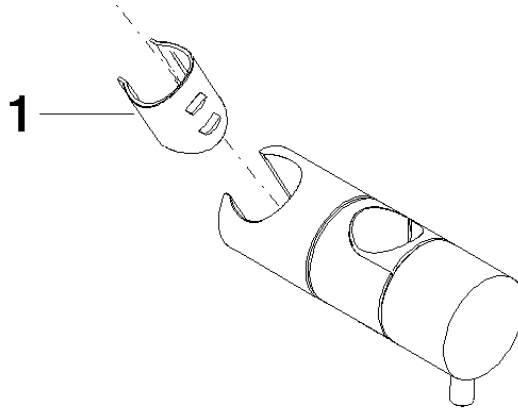

Slide unit - Brushed Durabronze (23kt Gold)

IMO

12 570 970

• for pipe diameter 23.5 mm

Fits: IMO, LULU, MADISON, MEM, TARA,
CL.1, LISSÉ, VAIA, META, CYO

	Brushed Durabronze (23kt Gold)	12 570 970-28
	Chrome	12 570 970-00
	Brushed Platinum	12 570 970-06
	Platinum	12 570 970-08
	Dark Chrome	12 570 970-19
	Light Gold	12 570 970-26
	Brushed Light Gold	12 570 970-27
	Matte Black	12 570 970-33
	Brushed Bronze	12 570 970-42
	Brushed Champagne (22kt Gold)	12 570 970-46
	Champagne (22kt Gold)	12 570 970-47
	Brushed Chrome	12 570 970-93
	Brushed Dark Platinum	12 570 970-99

12 570 970

mm [inches]

12 570 970

Parts for other
finishes can be found
here: Chrome

Spare parts list

No.	Item Number	Name	Quantity used	Delivery time
1	09 12 12 217 90	sleeve	1	2