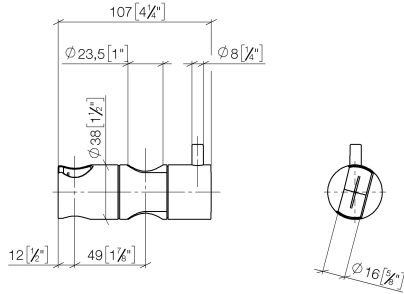

12 570 970

• for pipe diameter 23.5 mm

Fits: IMO, LULU, MADISON, MEM, TARA,
CL.1, LISSÉ, VAIA, META, CYO

	Brushed Bronze	12 570 970-42
	Chrome	12 570 970-00
	Brushed Platinum	12 570 970-06
	Platinum	12 570 970-08
	Dark Chrome	12 570 970-19
	Light Gold	12 570 970-26
	Brushed Light Gold	12 570 970-27
	Brushed Durabronze (23kt Gold)	12 570 970-28
	Matte Black	12 570 970-33
	Brushed Champagne (22kt Gold)	12 570 970-46
	Champagne (22kt Gold)	12 570 970-47
	Brushed Chrome	12 570 970-93
	Brushed Dark Platinum	12 570 970-99

12 570 970

mm [inches]

12 570 970

Parts for other
finishes can be found
here: [Chrome](#)

Spare parts list

No.	Item Number	Name	Quantity used	Delivery time
1	09 12 12 217 90	sleeve	1	2