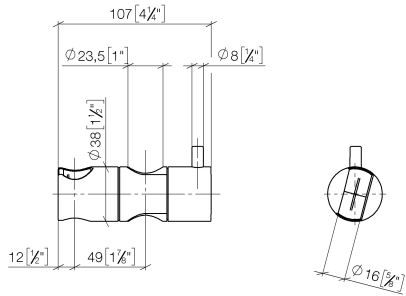

**Slide unit - Brushed Champagne (22kt Gold)**

IMO

12 570 970

• for pipe diameter 23.5 mm

Fits: IMO, LULU, MADISON, MEM, TARA,  
CL.1, LISSÉ, VAIA, META, CYO

	Brushed Champagne (22kt Gold)	12 570 970-46
	Chrome	12 570 970-00
	Brushed Platinum	12 570 970-06
	Platinum	12 570 970-08
	Dark Chrome	12 570 970-19
	Light Gold	12 570 970-26
	Brushed Light Gold	12 570 970-27
	Brushed Durabrass (23kt Gold)	12 570 970-28
	Matte Black	12 570 970-33
	Brushed Bronze	12 570 970-42
	Champagne (22kt Gold)	12 570 970-47
	Brushed Chrome	12 570 970-93
	Brushed Dark Platinum	12 570 970-99

12 570 970

mm [inches]

12 570 970

Parts for other finishes can be found here: [Chrome](#)

Spare parts list

No.	Item Number	Name	Quantity used	Delivery time
1	09 12 12 217 90	sleeve	1	2