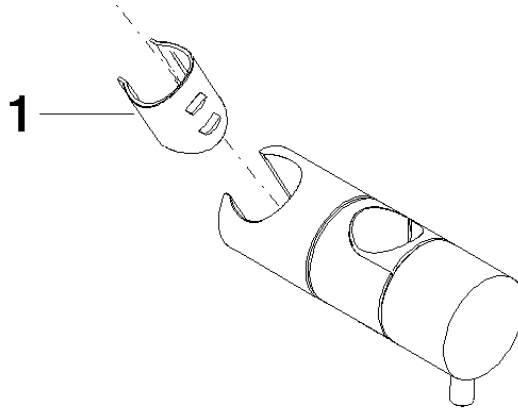

**Slide unit - Brushed Champagne (22kt Gold)**

IMO

12 570 970

• for pipe diameter 23.5 mm

Fits: IMO, LULU, MADISON, MEM, TARA,  
CL.1, LISSÉ, VAIA, META, CYO

	Brushed Champagne (22kt Gold)	12 570 970-46
	Chrome	12 570 970-00
	Brushed Platinum	12 570 970-06
	Platinum	12 570 970-08
	Dark Chrome	12 570 970-19
	Light Gold	12 570 970-26
	Brushed Light Gold	12 570 970-27
	Brushed Durabrass (23kt Gold)	12 570 970-28
	Matte Black	12 570 970-33
	Brushed Bronze	12 570 970-42
	Champagne (22kt Gold)	12 570 970-47
	Brushed Chrome	12 570 970-93
	Brushed Dark Platinum	12 570 970-99

12 570 970

mm [inches]

12 570 970

Parts for other finishes can be found here: [Chrome](#)

Spare parts list

No.	Item Number	Name	Quantity used	Delivery time
1	09 12 12 217 90	sleeve	1	2