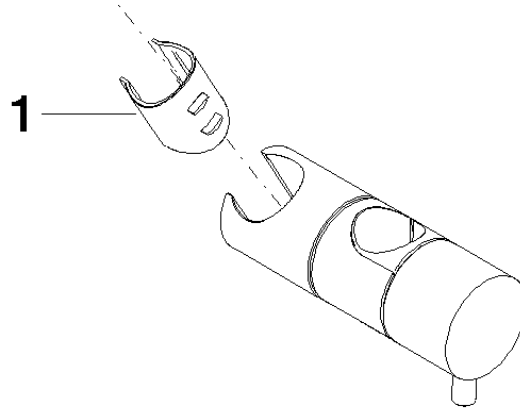

12 570 970

• for pipe diameter 23.5 mm

Fits: IMO, LULU, MADISON, MEM, TARA,
CL.1, LISSÉ, VAIA, META, CYO

	Champagne (22kt Gold)	12 570 970-47
	Chrome	12 570 970-00
	Brushed Platinum	12 570 970-06
	Platinum	12 570 970-08
	Dark Chrome	12 570 970-19
	Light Gold	12 570 970-26
	Brushed Light Gold	12 570 970-27
	Brushed Durabronze (23kt Gold)	12 570 970-28
	Matte Black	12 570 970-33
	Brushed Bronze	12 570 970-42
	Brushed Champagne (22kt Gold)	12 570 970-46
	Brushed Chrome	12 570 970-93
	Brushed Dark Platinum	12 570 970-99

12 570 970

mm [inches]

12 570 970

Parts for other finishes can be found here: [Chrome](#)

Spare parts list

No.	Item Number	Name	Quantity used	Delivery time
1	09 12 12 217 90	sleeve	1	2